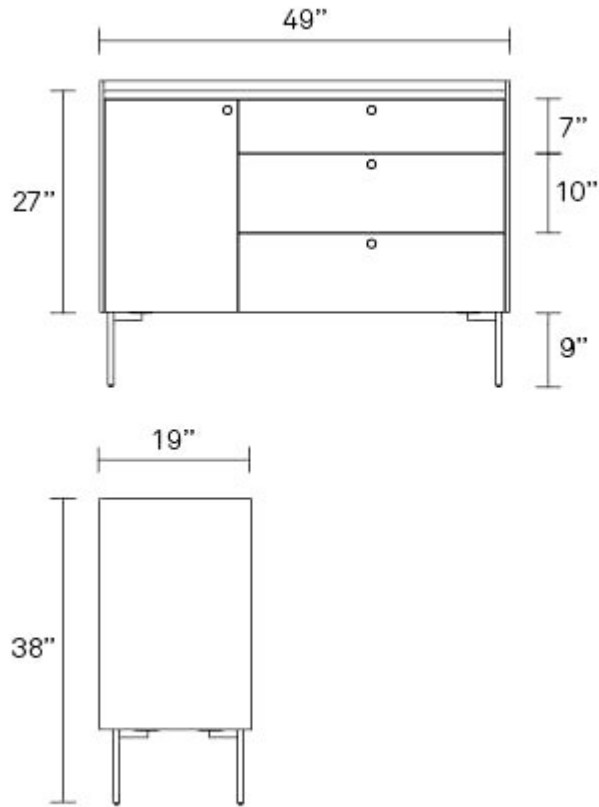

Peek 1 Door / 3 Drawer Credenza

What is missing makes the mojo in this new wood case good collection. A round cut out in drawer and door front acts as the pull, the elimination of material creating function and visual appeal. Designed in a slew of shapes to see to storage needs in the bedroom, living room and dining room. Shop the entire Peek Collection

DARK OLIVE

RUSTIC WALNUT

WHITE OAK

Product Details

- Walnut and white oak: walnut or white oak veneers over wood with black pulls
- Dark Olive: Painted white oak veneers over wood with brass pulls
- Black powder-coated steel legs
- Door and drawers have self-closing hardware for smooth and silent closure
- Unfinished wood back
- Cord management escapes in back panel
- Some assembly required