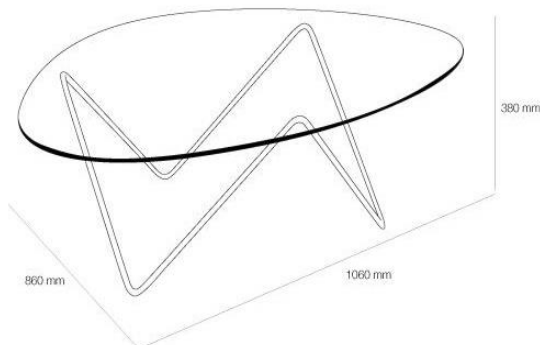

VERSION - TABLE

Black powder painted // RAL 9005 Gloss 20
Brass Plated

PENDANT VERSION

Order item - look for part number in the pricelist.

Series contains the following:

Pedrera

FACTS

MEASUREMENT - L X W X H CM

L:106 x W:86 x H 38

WEIGHT ITEM -

16 Kg

Frame steel - 2,8 Kg

Glass top plate - 13,2 Kg

PACKAGING TYPE

Cardboard box

PACKAGING MEASUREMENT - L X W X H CM