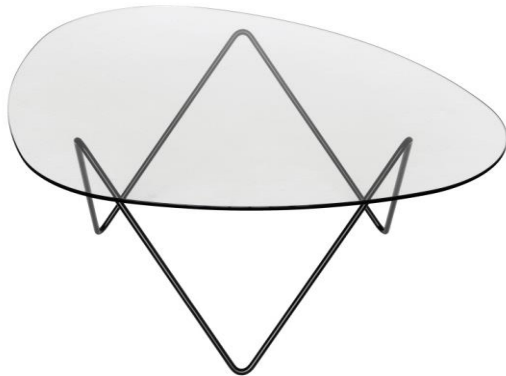

PRODUCT

COLOURS

//Matt black.

//Brass .

DESCRIPTION

In 1955 Barba Corsini renovated the loft space within Antoni Gaudí's famous building "La Pedrera" in Barcelona, transforming it from a simple laundry room and storage area into 13 modern duplex apartments. To reinforce the modernist style of the rooms, Corsini decorated the apartment with furniture that he designed himself, including Pedrera lamps and tables. The inspiration for the base of the lights came from the vaulted ceilings of the famous house of "la Pedrera" whilst the cylindrical shape and unique, perforated detail of the chimneys influenced the form of the lampshades.

VERSION - TABLE

Black powder painted // RAL 9005 Gloss 20
Brass Plated

PENDANT VERSION

Order item - look for part number in the pricelist.

Series contains the following:

Pedrera

FACTS

MEASUREMENT - L X W X H CM

L:106 x W:86 x H 38

WEIGHT ITEM -

16 Kg

Frame steel - 2,8 Kg

Glass top plate - 13,2 Kg

PACKAGING TYPE

Cardboard box

PACKAGING MEASUREMENT - L X W X H CM