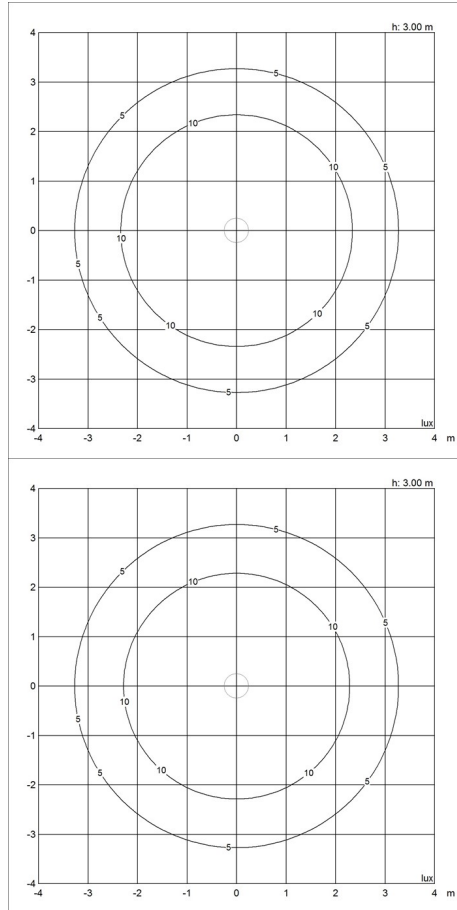

Light distribution diagrams

Cartesian

Isolux

Polar

Spare parts & accessories

Product

PATERA OVAL SUSP 500 40W E27
Canopy White 2-part tophat ©

Variant number

5741105968
5749329034