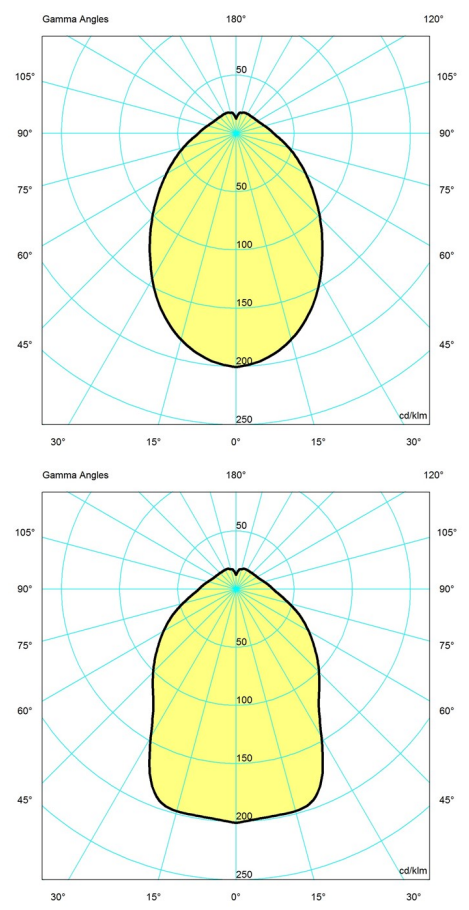

PATERA OVAL

The pendant is a glowing ellipsoid made up of diamond-shaped cells. Each cell has been carefully designed to capture light and to conceal the light source from viewing angles above 40 degrees. Below 40 degrees the lamp allows direct, downward light. The round opening underneath provides direct light with a soft transition towards the reflected light. The pendant can be used with or without a diffuser plate, depending on whether the view of the light source creates an unwanted glare or not.

Design

Oivind Slaatto

Weight

Min: 1.504 kg Max: 2.637 kg

Dimensions

Ø 500

Finish

White matt

Light distribution diagrams

Cartesian

Isolux

Polar

Spare parts & accessories

Product

PATERA OVAL SUSP 500 40W E27
Canopy White 2-part tophat ©

Variant number