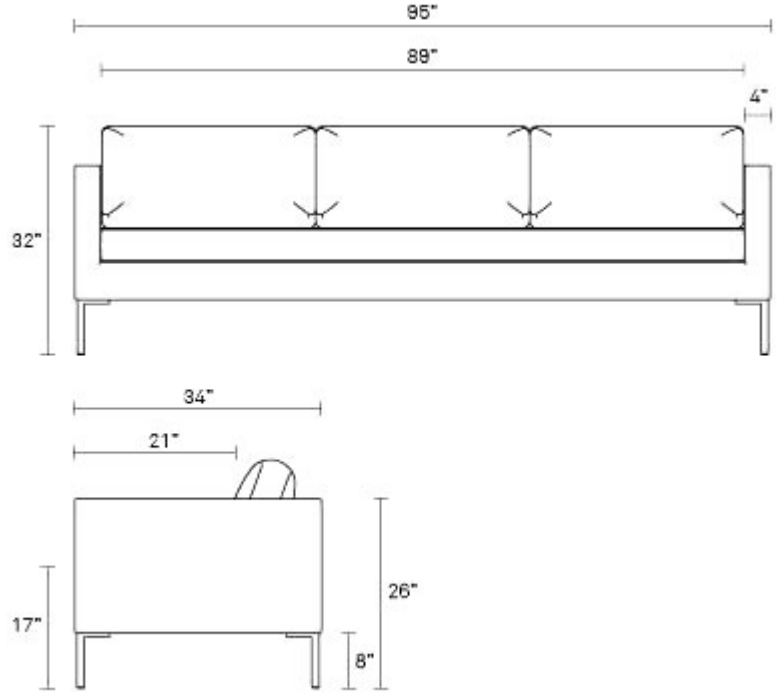

Paramount 95" Sofa

As comfortable as your favorite jeans. As versatile as a little black dress. This classic sofa can go anywhere in style but don't be surprised if it steals the limelight in its own quiet way. Shop the entire Paramount Collection

Product Details

- Solid hardwood and wood frame
- Tufted seat cushion
- Loose back cushions
- Stainless steel or blackened metal finish steel legs
- Sanford Black / Sanford Ceramic / Sanford Oatmeal : 63% Polyester / 37% Acrylic blend upholstery | 50,000 Double Rubs
- Libby Charcoal: 90% Polyester / 10% Linen blend upholstery | 85,000 Double Rubs
- Otter Velvet: 67% Polyester / 33% Acrylic blend upholstery | 70,000 Double Rubs
- BIFMA rated
- Some assembly required

PM1-LRGSFS-CL	LIBBY CHARCOAL / STAINLESS STEEL	$2,595
PM1-LRGSFA-CL	LIBBY CHARCOAL / METAL	$2,595
PM1-LRGSFA-BK	SANFORD BLACK / METAL	$2,595
PM1-LRGSFS-BK	SANFORD BLACK / STAINLESS STEEL	$2,595
PM1-LRGSFS-CE	SANFORD CERAMIC / STAINLESS STEEL	$2,595
PM1-LRGSFA-CE	SANFORD CERAMIC / METAL	$2,595
PM1-LRGSFS-OA	SANFORD OATMEAL / STAINLESS STEEL	$2,595
PM1-LRGSFA-OA	SANFORD OATMEAL / METAL	$2,595
PM1-LRGSFS-OV	OTTER VELVET / STAINLESS STEEL	$2,795
PM1-LRGSFA-OV	OTTER VELVET / METAL	$2,795

Are you a trade professional? Visit [bludot.com/trade-contract](https://www.bludot.com/trade-contract)