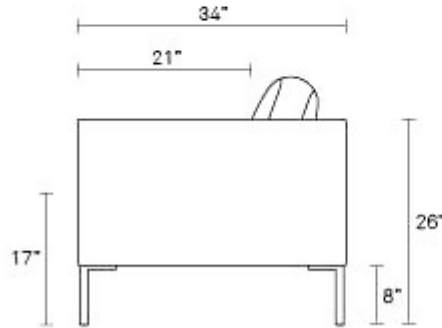

Paramount 80" Sofa

As comfortable as your favorite jeans. As versatile as a little black dress. This classic sofa can go anywhere in style but don't be surprised if it steals the limelight in its own quiet way. Shop the entire Paramount Collection

Product Details

- Solid hardwood and wood frame
- Tufted seat cushion
- Loose back cushions
- Stainless steel or blackened metal finish steel legs
- Sanford Black / Sanford Ceramic / Sanford Oatmeal : 63% Polyester / 37% Acrylic blend upholstery | 50,000 Double Rubs
- Libby Charcoal: 90% Polyester / 10% Linen blend upholstery | 85,000 Double Rubs
- Otter Velvet: 67% Polyester / 33% Acrylic blend upholstery | 70,000 Double Rubs
- BIFMA rated
- Some assembly required

PM1-80SOFS-CL	LIBBY CHARCOAL / STAINLESS STEEL	$2,495
PM1-80SOFA-CL	LIBBY CHARCOAL / METAL	$2,495
PM1-80SOFA-BK	SANFORD BLACK / METAL	$2,495
PM1-80SOFS-BK	SANFORD BLACK / STAINLESS STEEL	$2,495
PM1-80SOFS-CE	SANFORD CERAMIC / STAINLESS STEEL	$2,495
PM1-80SOFA-CE	SANFORD CERAMIC / METAL	$2,495
PM1-80SOFS-OA	SANFORD OATMEAL / STAINLESS STEEL	$2,495
PM1-80SOFA-OA	SANFORD OATMEAL / METAL	$2,495
PM1-80SOFS-OV	OTTER VELVET / STAINLESS STEEL	$2,695
PM1-80SOFA-OV	OTTER VELVET / METAL	$2,695

Are you a trade professional? Visit [bludot.com/trade-contract](https://www.bludot.com/trade-contract)