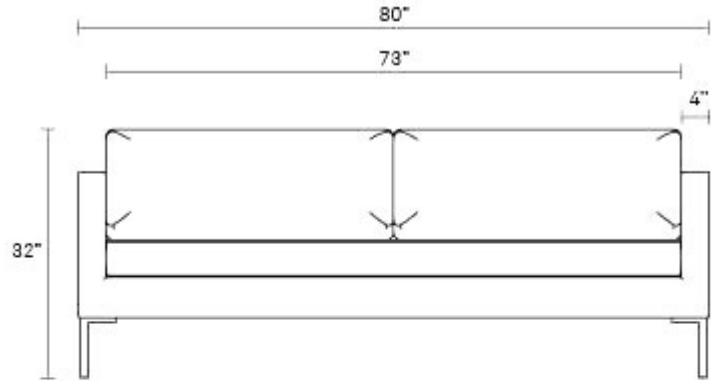

Paramount 80" Sofa

As comfortable as your favorite jeans. As versatile as a little black dress. This classic sofa can go anywhere in style but don't be surprised if it steals the limelight in its own quiet way. Shop the entire Paramount Collection

Product Details

- Solid hardwood and wood frame
- Tufted seat cushion
- Loose back cushions
- Stainless steel or blackened metal finish steel legs
- Sanford Black / Sanford Ceramic / Sanford Oatmeal : 63% Polyester / 37% Acrylic blend upholstery | 50,000 Double Rubs
- Libby Charcoal: 90% Polyester / 10% Linen blend upholstery | 85,000 Double Rubs
- Otter Velvet: 67% Polyester / 33% Acrylic blend upholstery | 70,000 Double Rubs
- BIFMA rated
- Some assembly required

PM1-80SOFS-CL	LIBBY CHARCOAL / STAINLESS STEEL	$2,495
PM1-80SOFA-CL	LIBBY CHARCOAL / METAL	$2,495
PM1-80SOFA-BK	SANFORD BLACK / METAL	$2,495
PM1-80SOFS-BK	SANFORD BLACK / STAINLESS STEEL	$2,495
PM1-80SOFS-CE	SANFORD CERAMIC / STAINLESS STEEL	$2,495
PM1-80SOFA-CE	SANFORD CERAMIC / METAL	$2,495
PM1-80SOFS-OA	SANFORD OATMEAL / STAINLESS STEEL	$2,495
PM1-80SOFA-OA	SANFORD OATMEAL / METAL	$2,495
PM1-80SOFS-OV	OTTER VELVET / STAINLESS STEEL	$2,695
PM1-80SOFA-OV	OTTER VELVET / METAL	$2,695

Are you a trade professional? Visit [bludot.com/trade-contract](https://www.bludot.com/trade-contract)