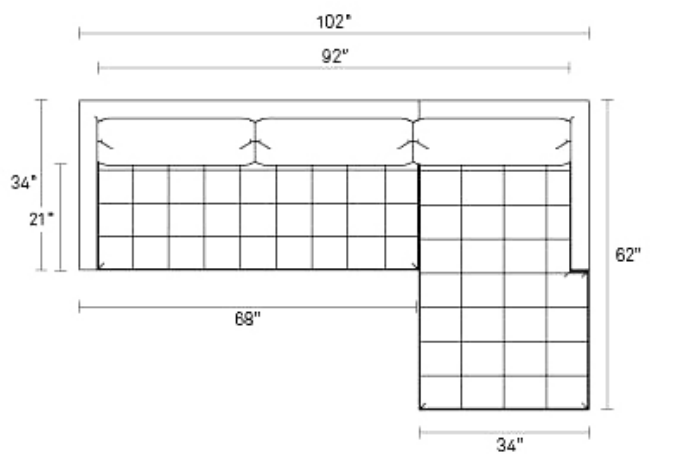

LIBBY
CHARCOAL

SANFORD
BLACK

SANFORD
CERAMIC

SANFORD
OATMEAL

OTTER
VELVET

METAL

STAINLESS
STEEL