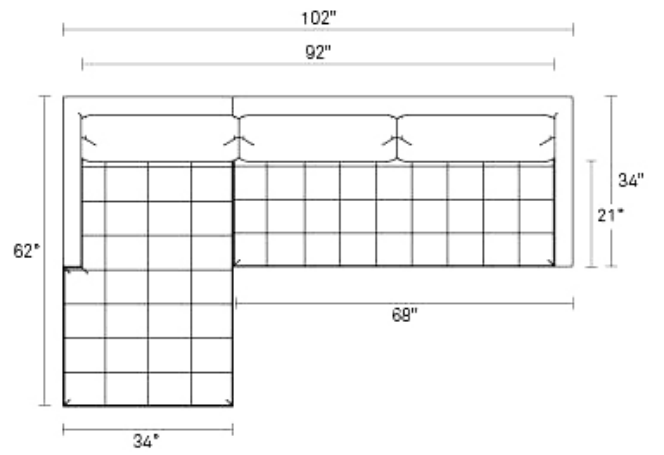

LIBBY
CHARCOAL

SANFORD
BLACK

SANFORD
CERAMIC

SANFORD
OATMEAL

OTTER
VELVET

METAL

STAINLESS
STEEL