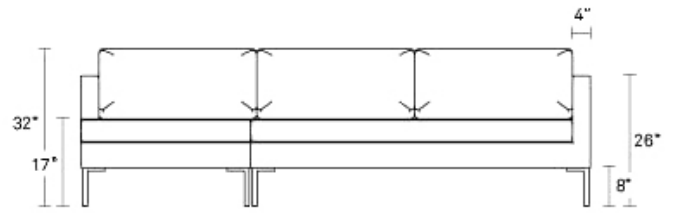

LIBBY
CHARCOAL

SANFORD
BLACK

SANFORD
CERAMIC

SANFORD
OATMEAL

OTTER
VELVET

METAL

STAINLESS
STEEL