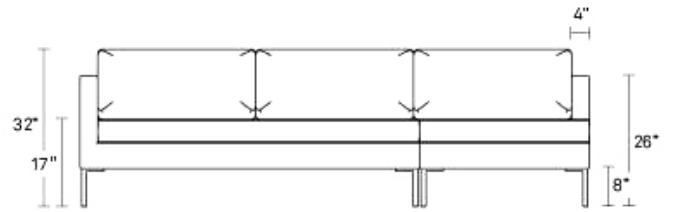

LIBBY
CHARCOAL

SANFORD
BLACK

SANFORD
CERAMIC

SANFORD
OATMEAL

OTTER
VELVET

METAL

STAINLESS
STEEL