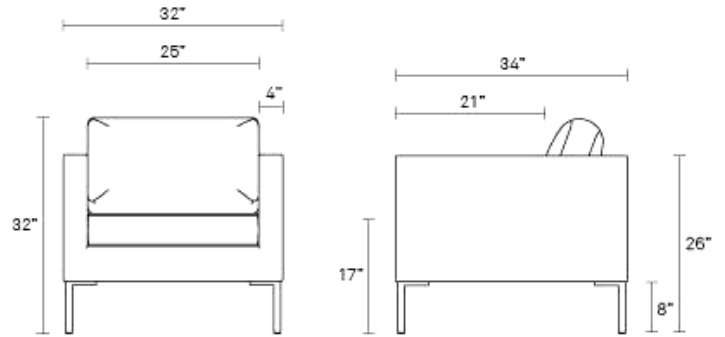

### Product Details

- Solid hardwood and wood frame
- Tufted seat cushion
- Loose back cushions
- Stainless steel or blackened metal finish steel legs
- Sanford Black / Sanford Ceramic / Sanford Oatmeal : 63% Polyester / 37% Acrylic blend upholstery | 50,000 Double Rubs
- Libby Charcoal: 90% Polyester / 10% Linen blend upholstery | 85,000 Double Rubs
- Otter Velvet: 67% Polyester / 33% Acrylic blend upholstery | 70,000 Double Rubs
- BIFMA rated
- Some assembly required