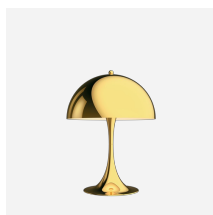

Panthella 320 Table Lamp