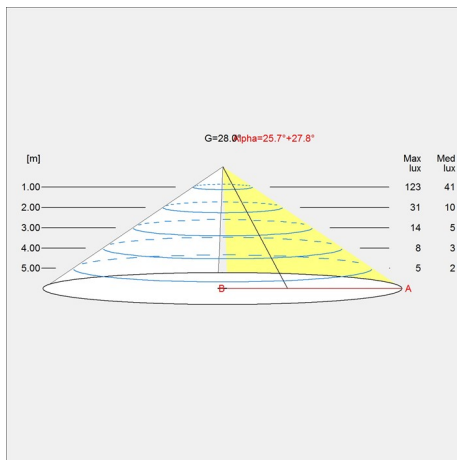

Design

Verner Panton

Weight

Min: 1.18 kg Max: 1.18 kg

Finish

Black, Brass metallised, Coral, Grey opal acryl, High lustre chrome plated, Orange, Pale blue, Pale rose, White, White opal acryl

Light distribution diagrams

Cartesian