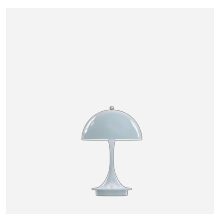

PANTHELLA 250 TABLE LAMP

The fixture emits a glare-free, soft and comfortable illumination. The metal shade versions direct the light directly downwards and create a pleasant illumination due to the inner white painted shade and the reflection from the trumpet-shaped stem. The opal acrylic produces a diffused comfortable light due to the translucent shade, the downward reflection from the inner shade and the reflection from the trumpet-shaped stem.

Set location -
The Quest

Product info

Information

White cord on white opal, white metal, brass metallised and Pale Rose versions. Black cord on all other versions. LED driver fitted externally on cord. Turn on/off the light with light fading in/out. Stepless dim of the light to a suitable level between 15 and 100%. Timer function to automatically turn off the light after an amount of time, selectable between off/4 hours/8 hours. Function to set a fixed light level each time the lamp is connected to main power. This product is fitted with an integrated energy-saving LED light source. Should you wish to replace it, please contact Louis Poulsen so we can help you purchase the correct LED Replacement Kit. Please note that LED-replacement should always be carried out by an authorised electrician.

Related products

Panthella 400 Table Lamp

Panthella Floor

Panthella 320 Table Lamp

Panthella 160 Portable

Panthella Portable Metal

Product variants

Colour	Cable type	Light source	Lumen
<input checked="" type="radio"/> Black	Blk pl	LED 2700K 10W	428
<input type="radio"/> Brass metallised	Wht pl		460
<input type="radio"/> Coral			589
<input type="radio"/> Grey opal acryl			
<input type="radio"/> High lustre chrome plated			
<input type="radio"/> Orange			
<input type="radio"/> Pale blue			
<input type="radio"/> Pale rose			
<input type="radio"/> White			
<input type="radio"/> White opal acryl			