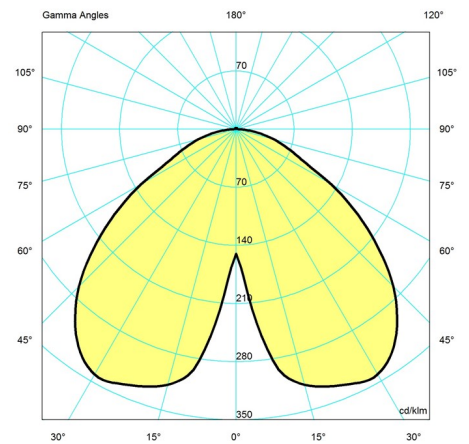

Polar

Spare parts & accessories