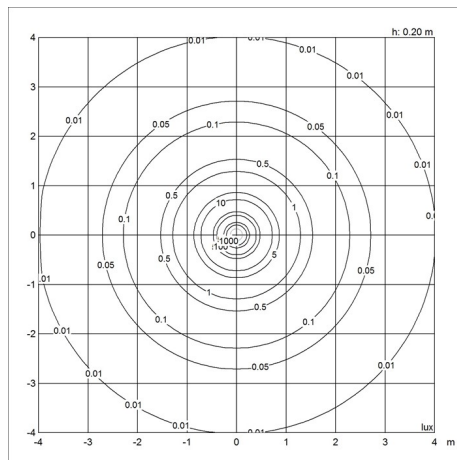

Design

Verner Panton

Weight

Min: 1.18 kg Max: 1.18 kg

Finish

Black, Brass metallised, Coral, Grey opal acryl, High lustre chrome plated, Orange, Pale blue, Pale rose, White, White opal acryl

Light distribution diagrams

Isolux

Spare parts & accessories