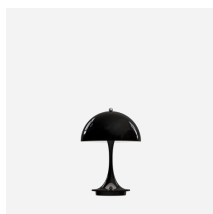

PANTHELLA 250 TABLE LAMP

The fixture emits a glare-free, soft and comfortable illumination. The metal shade versions direct the light directly downwards and create a pleasant illumination due to the inner white painted shade and the reflection from the trumpet-shaped stem. The opal acrylic produces a diffused comfortable light due to the translucent shade, the downward reflection from the inner shade and the reflection from the trumpet-shaped stem.

Set location -
The Quest

Product info

Information

White cord on white opal, white metal, brass metallised and Pale Rose versions. Black cord on all other versions. LED driver fitted externally on cord. Turn on/off the light with light fading in/out. Stepless dim of the light to a suitable level between 15 and 100%. Timer function to automatically turn off the light after an amount of time, selectable between off/4 hours/8 hours. Function to set a fixed light level each time the lamp is connected to main power. This product is fitted with an integrated energy-saving LED light source. Should you wish to replace it, please contact Louis Poulsen so we can help you purchase the correct LED Replacement Kit. Please note that LED-replacement should always be carried out by an authorised electrician.

Related products

Panthella 400 Table Lamp

Panthella Floor

Panthella 320 Table Lamp

Panthella 160 Portable

Panthella Portable Metal

Product variants

Colour	Cable type	Light source	Lumen
<input checked="" type="radio"/> Black	Blk pl	LED 2700K 10W	428
<input type="radio"/> Brass metallised	Wht pl		460
<input type="radio"/> Coral			589
<input type="radio"/> Grey opal acryl			
<input type="radio"/> High lustre chrome plated			
<input type="radio"/> Orange			
<input type="radio"/> Pale blue			
<input type="radio"/> Pale rose			
<input type="radio"/> White			
<input type="radio"/> White opal acryl			