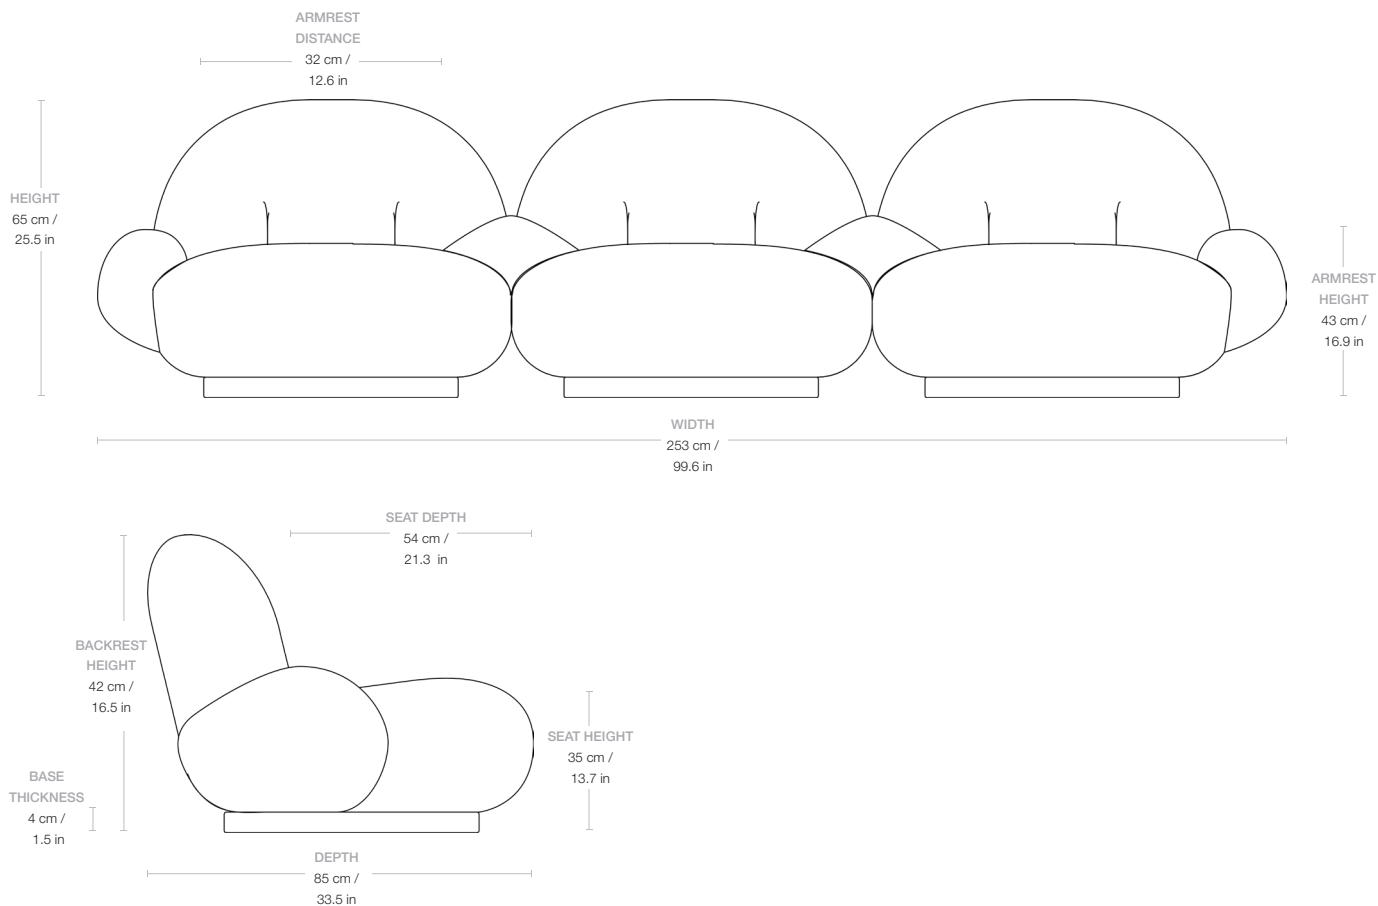

## Dimensions

WIDTH 253 cm / 99.6 in

DEPTH 85 cm / 33.5 in

HEIGHT 65 cm / 25.5 in

SEAT DEPTH 54 cm / 21.3 in

SEAT HEIGHT 35 cm / 13.7 in

BACKREST HEIGHT 42 cm / 16.5 in

ARMREST HEIGHT 43 cm / 16.9 in

## Dimensions

WIDTH 330 cm / 129.9 in

DEPTH 85 cm / 33.5 in

HEIGHT 65 cm / 25.5 in

SEAT DEPTH 54 cm / 21.3 in

SEAT HEIGHT 35 cm / 13.7 in

BACKREST HEIGHT 42 cm / 16.5 in

ARMREST HEIGHT 43 cm / 16.9 in