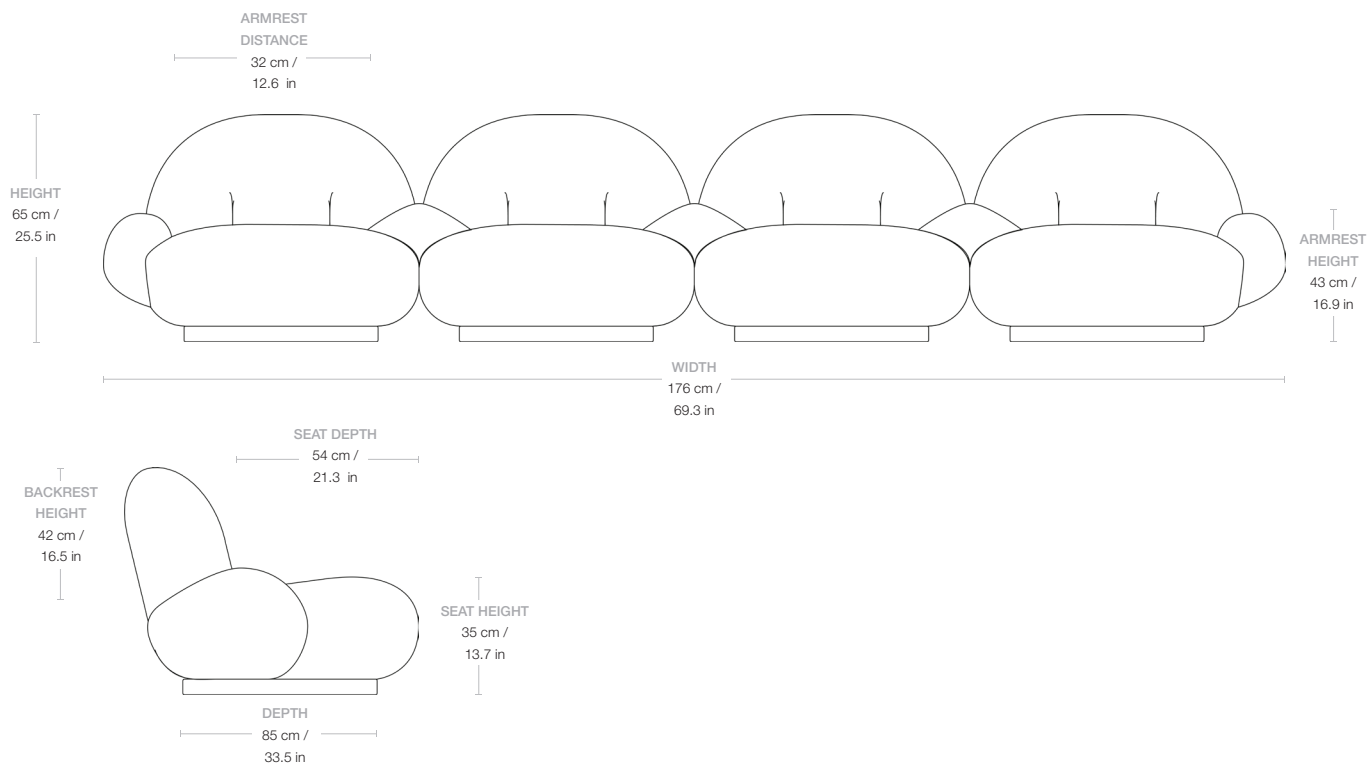

## Dimensions

WIDTH 330 cm / 129.9 in

DEPTH 85 cm / 33.5 in

HEIGHT 65 cm / 25.5 in

SEAT DEPTH 54 cm / 21.3 in

SEAT HEIGHT 35 cm / 13.7 in

BACKREST HEIGHT 42 cm / 16.5 in

ARMREST HEIGHT 43 cm / 16.9 in

ARMREST DISTANCE 32 cm / 12.6 in

---