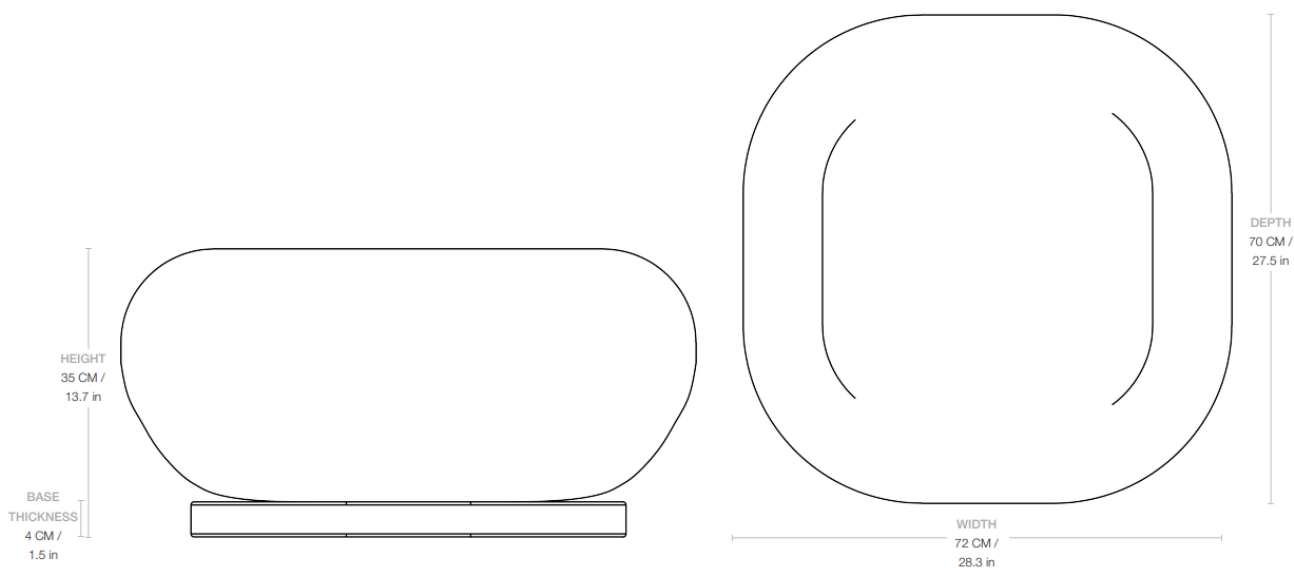

Dimensions

WIDTH	72 cm / 28.3 in
DEPTH	70 cm / 27.5 in
HEIGHT	35 cm / 13.7 in
SEAT HEIGHT	35 cm / 13.7 in
BASE THICKNESS	4 cm / 1.5 in

Weight

TOTAL WEIGHT 15 kg / 33 lbs

Upholstery Consumption

X 140 CM FABRIC WIDTH / X 55 IN FABRIC WIDTH

FABRIC CONSUMPTION 260 cm / 102.3 in

Packaging

NUMBER OF PARCELS 1

PACKAGING LENGTH 76 cm / 29.9 in

PACKAGING WIDTH 76 cm / 29.9 in

PACKAGING HEIGHT 35 cm / 13.7 in

PACKAGING WEIGHT 2 kg / 4.4 lbs

GROSS WEIGHT 17.4 kg / 38.3 lbs