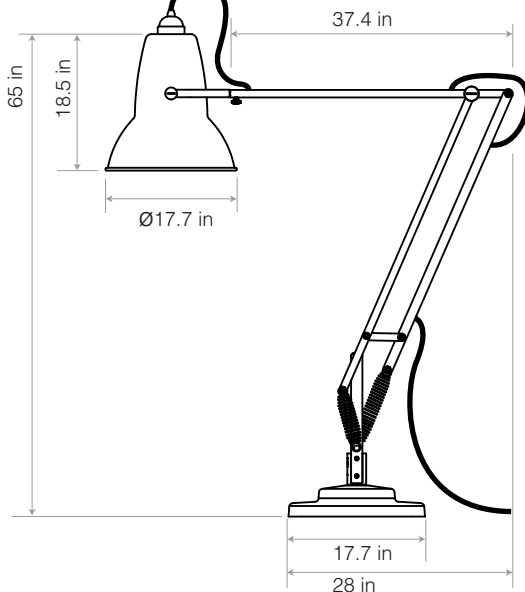

Original 1227™ Giant Floor Lamp

ANGLEPOISE®

Original 1227™ Giant Collection | Technical Sheet

Launched In 2005 | Designed by George Carwardine

Max Horizontal Reach 78.7 in
Max Vertical Reach 105.5 in

Product	Closet RAL Reference
---------	----------------------

Dimensions

- Shade diameter: 17.7in
- Shade height: 18.5in
- Max horizontal reach: 78.7in (from base to shade)
- Base size: 17.7 x 17.7in
- Cable length: 177.2in
- Lamp Packaging (L x W x H): 38.6in x 25.4in x 72.4in
- Lamp Packaged Weight: 109.35lbs