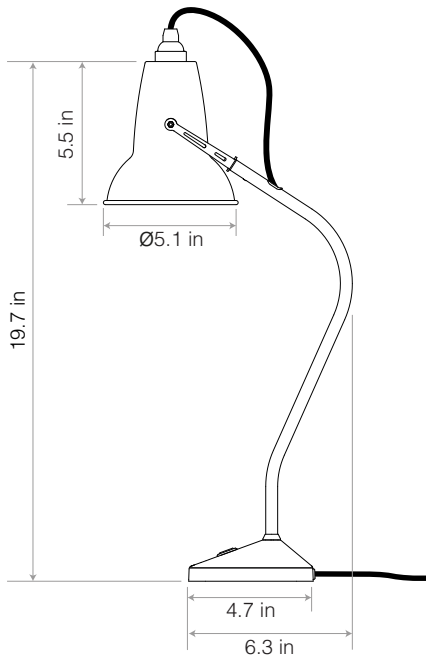

Original 1227™ Mini Table Lamp

Original 1227™ Mini Collection | Technical Sheet

ANGLEPOISE®
Abandon Darkness.

Launched In 2015 | Designed by George Carwardine

Product

Table Lamp - Jet Black
Table Lamp - Linen White
Table Lamp - Dove Grey
Table Lamp - Dusky Pink

Description

There's a lot of Anglepoise heritage packed into the 20.5in of metal and cable that make up the Original Mini 1227™ table lamp. The classic shade is instantly recognisable, while the pyramid-shaped base, with its highly practical integral switch, breaks new ground without losing any of the original Anglepoise spirit.

Materials

- Gloss paint finish
- Steel shade
- Chrome plated fittings
- Cast Iron base with steel cover
- Steel profiled arm
- IP20 Rating

Dimensions

- Shade diameter: 5.1in
- Shade height: 5.5in
- Max reach: 6.3in (from base to shade)
- Base: 4.7in x 4.7in
- Cable length: 70.9in
- Lamp packaging (L x W x H): 9.3in x 6.5in x 18.3in
- Lamp packaged weight: 5.3lbs