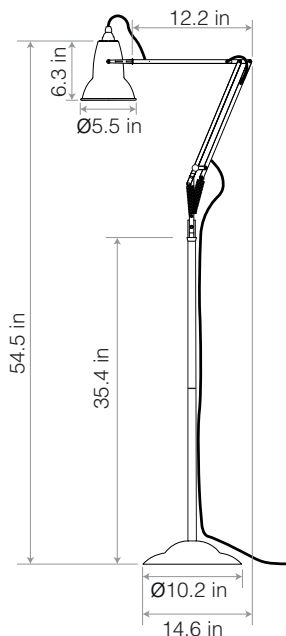

Original 1227™ Floor Lamp

Original 1227™ Collection | Technical Sheet

ANGLEPOISE®
Abandon Darkness.

Launched In 2012 | Designed by George Carwardine

Max Horizontal Reach 28.3 in
Max Vertical Reach 70 in

Product

Floor Lamp - Jet Black
Floor Lamp - Linen White
Floor Lamp - Dove Grey

Accessories are color-matched.
Lamps with accessories come with a table base.

Description

The Original 1227™ floor lamp blends the classic Anglepoise® shade silhouette with our constant spring articulation. Consider if you are looking for a highly adjustable reading lamp and stylish, contemporary accessory.

Materials

- Gloss paint finish
- Steel pole
- Aluminum shade
- Aluminum arms
- Cast iron base with steel cover
- Chrome plated fittings
- IP20 Rating

Dimensions

- Shade diameter: 5.5in
- Shade height: 6.3in
- Max reach: 28.3in (from pole to shade)
- Base diameter: 10.2in
- Pole height: 35.4in
- Cable length: 70.9in
- Lamp Packaging (L x W x H): 12in x 7.5in x 20.3in
- Lamp Packaged Weight: 14.5lbs
- Pole Packaging (L x W x H): 20in x 13.4in x 5.3in
- Pole Packaged Weight: 6.6lbs

Electrical

- cUL Certified
- Voltage: 110/120V, 50/60Hz
- Note: Bulb weight critical for balance. Approximate bulb weight 25-45g
- Inline cable switch (11in from product)
- Plug: 2-blade US plug to NEMA 1-15
- E26 Lamp holder
- Maximum permitted bulb: 15W CFL / 10W LED
- Supplied with a compatible CFL or LED bulb:
 - 13W CFL Bulb
 - Luminous Intensity: 800lm
 - Life: 10,000 Hours
 - Non-dimmable
 - Color Temperature: 2700K
 - CRI (Ra) : ≥ 80
 - 6.5W LED Bulb
 - Luminous Intensity: 600lm
 - Life: 15,000 Hours
 - Non-dimmable
 - Color Temperature: 2700K
 - CRI (Ra) : ≥ 80