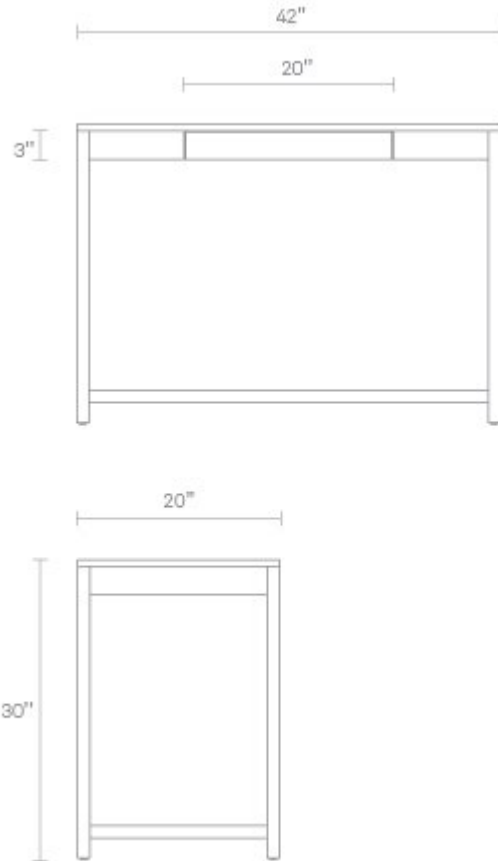

## Open Plan Small Desk

??An architectural wood frame brings style and structure to your 9-to-5-ish. Inconspicuous drawer lets you stash your supplies so you can focus on your work for as long as your dog allows. Adjustable feet help you level up. Available in small and large sizes. Shop the entire Open Plan Collection

WALNUT

WHITE OAK

Product Details	OP1-DESKXX-WL OP1-DESKXX-WO	WALNUT WHITE OAK	\$695 \$695
<ul style="list-style-type: none"> <li>• Wood frame with white oak or walnut veneer</li> <li>• Adjustable feet glides for leveling</li> <li>• Center storage drawer</li> <li>• BIFMA rated</li> <li>• Some assembly required</li> </ul>	<p>Are you a trade professional? Visit <a href="https://bludot.com/trade-contract">bludot.com/trade-contract</a></p>		

## Open Plan Large Desk

??An architectural wood frame brings style and structure to your 9-to-5-ish. Inconspicuous drawer lets you stash your supplies so you can focus on your work for as long as your dog allows. Adjustable feet help you level up. Available in small and large sizes. Shop the entire Open Plan Collection