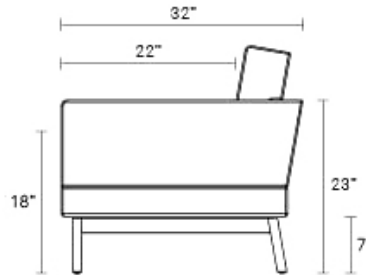

One Night Stand 80" Sleeper Sofa

It's a modern sofa bed that doesn't look like one. Sort of like a wolf in sheep's clothing. Just remove the back cushions and flip the seat forward. Voilà, instant queen-sized mattress. Brushed stainless steel leg.

Product Details

- Flips forward to reveal a nearly queen-size sleep space
- Solid hardwood and wood frame
- High resiliency foam and webbing provide a firm and supportive seat
- Matching accent pillows included
- Brushed stainless steel base
- Afton Grey: 92% Polyester / 8% Linen | 60,000 Double Rubs
- Craig Red and Sand: 80% Polyester / 20% Linen blend upholstery | 30,000 Double Rubs
- Edwards Light Grey and Navy: 28% Wool / 70% Acrylic / 2% Nylon blend upholstery | 30,000 Double Rubs
- Ships fully assembled