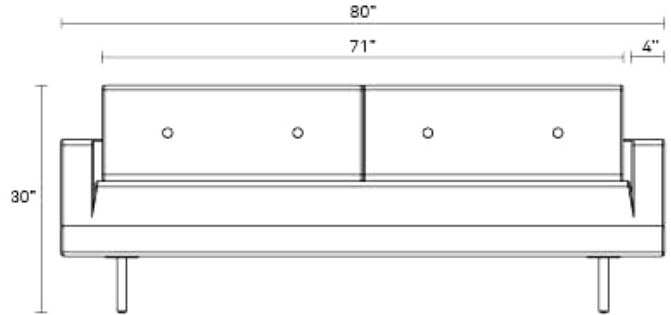

One Night Stand 80" Sleeper Sofa

It's a modern sofa bed that doesn't look like one. Sort of like a wolf in sheep's clothing. Just remove the back cushions and flip the seat forward. Voilà, instant queen-sized mattress. Brushed stainless steel leg.

Product Details

- Flips forward to reveal a nearly queen-size sleep space
- Solid hardwood and wood frame
- High resiliency foam and webbing provide a firm and supportive seat
- Matching accent pillows included
- Brushed stainless steel base
- Afton Grey: 92% Polyester / 8% Linen | 60,000 Double Rubs
- Craig Red and Sand: 80% Polyester / 20% Linen blend upholstery | 30,000 Double Rubs
- Edwards Light Grey and Navy: 28% Wool / 70% Acrylic / 2% Nylon blend upholstery | 30,000 Double Rubs
- Ships fully assembled