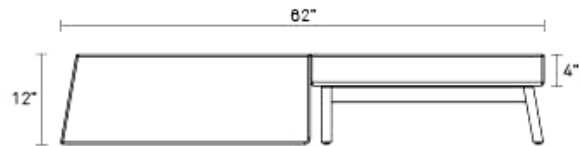

One Night Stand 80" Sleeper Sofa

It's a modern sofa bed that doesn't look like one. Sort of like a wolf in sheep's clothing. Just remove the back cushions and flip the seat forward. Voilà, instant queen-sized mattress. Brushed stainless steel leg.

Product Details

- Flips forward to reveal a nearly queen-size sleep space
- Solid hardwood and wood frame
- High resiliency foam and webbing provide a firm and supportive seat
- Matching accent pillows included
- Brushed stainless steel base
- Afton Grey: 92% Polyester / 8% Linen | 60,000 Double Rubs
- Craig Red and Sand: 80% Polyester / 20% Linen blend upholstery | 30,000 Double Rubs
- Edwards Light Grey and Navy: 28% Wool / 70% Acrylic / 2% Nylon blend upholstery | 30,000 Double Rubs
- Ships fully assembled