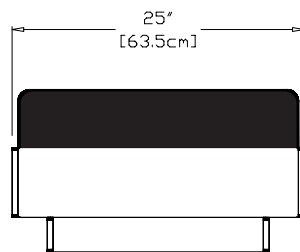

collection: nisswa

material: High Density Poly Ethylene (HDPE) and Sunbrella Fabric

dimensions: width: 28" (71.1cm)
depth: 25" (63.5cm)
height: 14" (35.6cm)

weight: 30 lbs (13.6kg)

pairs well with a lounge.