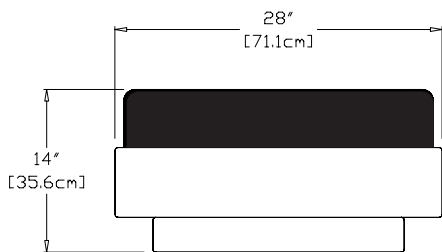

collection: nisswa

material: High Density Poly Ethylene (HDPE) and Sunbrella Fabric

dimensions: width: 28" (71.1cm)
depth: 25" (63.5cm)
height: 14" (35.6cm)

weight: 30 lbs (13.6kg)

pairs well with a lounge.