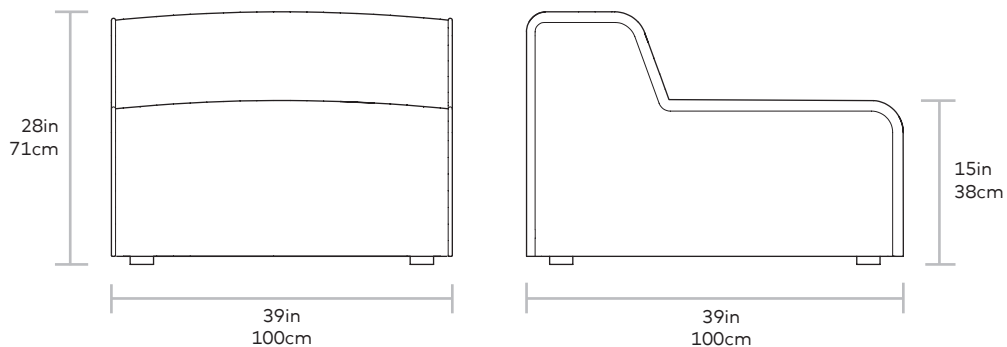

Nexus Modular Armless Chair

Gus*

Seat Depth 27 in | 70 cm

UPHOLSTERY > Fabric

BASE > Inset Solid Wood Block Feet

The Nexus Modular Collection is based on a pair of seating components (Chair and Chaise) which can be combined in a myriad of ways to create a sofa or sectional that is custom-designed for your space. With a low-profile silhouette, and chunky, piped-edge details, the Nexus balances clean-lined Minimalism with a relaxed, bohemian vibe. The beauty of this simple, modular system is that components can be easily reconfigured or arranged separately, which allows the design to adapt to different interior layouts. Environmentally responsible PET fill offers premium comfort to match the relaxed aesthetic. The kiln-dried hardwood frame and block feet are constructed from FSC-Certified wood, in support of responsible forest management.