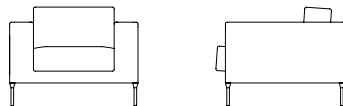

**Neo**

Neo Armchair NEO100IT  
L 97cm D 90cm H 77cm / L 38¼" D 35½" H 30¼"

Neo 2 Seater NEO200IT  
L 176cm D 90cm H 77cm / L 69¼" D 35½" H 30¼"

Neo 3 Seater NEO300IT  
L 247cm D 90cm H 77cm / L 97¼" D 35½" H 30¼"

Neo Ottoman NEO000IT  
L 90cm D 60cm H 38cm / L 35½" D 23¾" H 15"

Leg - Chrome / Bronzato / Black Nickel

**BEN  
SEN**

The Neo collection fuses innovative methods of furniture construction with design simplicity, resulting in an enduring sofa with timeless appeal.