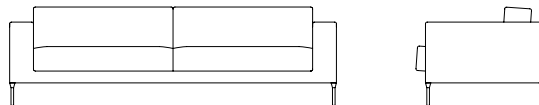

**Neo**

Neo Armchair NEO100IT  
L 97cm D 90cm H 77cm / L 38¼" D 35½" H 30¼"

Neo 2 Seater NEO200IT  
L 176cm D 90cm H 77cm / L 69¼" D 35½" H 30¼"

Neo 3 Seater NEO300IT  
L 247cm D 90cm H 77cm / L 97¼" D 35½" H 30¼"

Neo Ottoman NEO000IT  
L 90cm D 60cm H 38cm / L 35½" D 23¾" H 15"

Leg - Chrome / Bronzato / Black Nickel

**BEN  
SEN**

The Neo collection fuses innovative methods of furniture construction with design simplicity, resulting in an enduring sofa with timeless appeal.