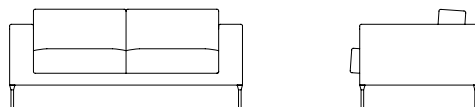

**Neo**

Neo Armchair NEO100IT  
L 97cm D 90cm H 77cm / L 38¼" D 35½" H 30¼"

Neo 2 Seater NEO200IT  
L 176cm D 90cm H 77cm / L 69¼" D 35½" H 30¼"

Neo 3 Seater NEO300IT  
L 247cm D 90cm H 77cm / L 97¼" D 35½" H 30¼"

Neo Ottoman NEO000IT  
L 90cm D 60cm H 38cm / L 35½" D 23¾" H 15"

Leg - Chrome / Bronzato / Black Nickel

**BEN  
SEN**

The Neo collection fuses innovative methods of furniture construction with design simplicity, resulting in an enduring sofa with timeless appeal.