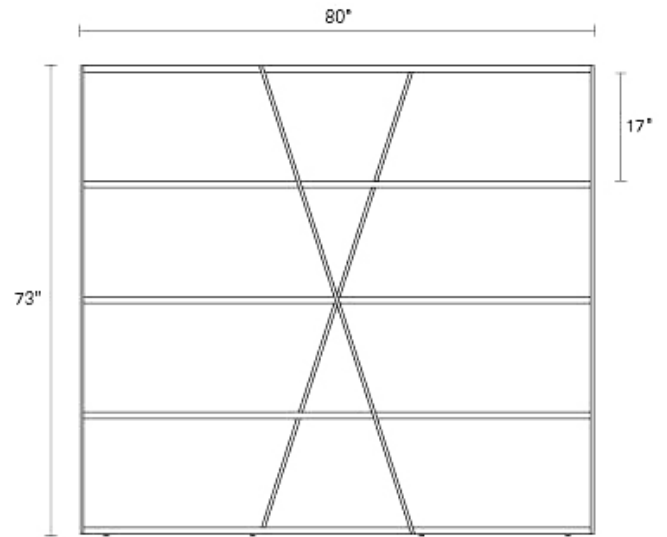

NeedWant Shelving

Can things really make us happy? Well, there is no better way to test the theory than with this powder-coated steel architectural wonder. Equally beautiful full or bare. Suitable for display, separating spaces or exploring existential questions. Powder-coated steel with inconspicuous leveling glides. Available in 3 sizes. Shop the entire NeedWant Collection