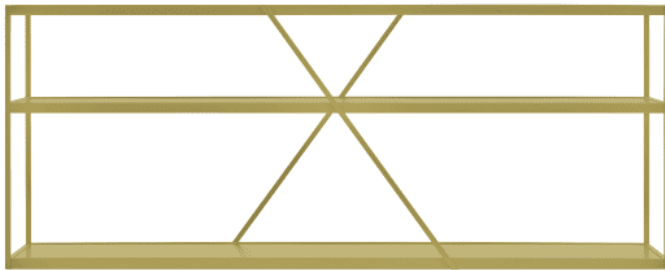

NeedWant Long and Low Shelving

Can things really make us happy? Well, there is no better way to test the theory than with this powder-coated steel architectural wonder. Equally beautiful full or bare. Suitable for display, separating spaces or exploring existential questions. Powder-coated steel with inconspicuous leveling glides. Available in 3 sizes. Shop the entire NeedWant Collection

Product Details

- Powder-coated steel
- Adjustable feet glides for leveling
- Fixed position shelves
- Bottom shelf height accommodates vinyl records
- BIFMA rated
- This product is heavy. Grab a buddy or two when moving
- Some assembly required