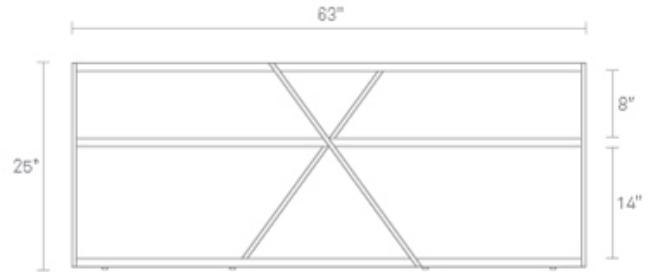

NeedWant Long and Low Shelving

Can things really make us happy? Well, there is no better way to test the theory than with this powder-coated steel architectural wonder. Equally beautiful full or bare. Suitable for display, separating spaces or exploring existential questions. Powder-coated steel with inconspicuous leveling glides. Available in 3 sizes. Shop the entire NeedWant Collection

Product Details

- Powder-coated steel
- Adjustable feet glides for leveling
- Fixed position shelves
- Bottom shelf height accommodates vinyl records
- BIFMA rated
- This product is heavy. Grab a buddy or two when moving
- Some assembly required