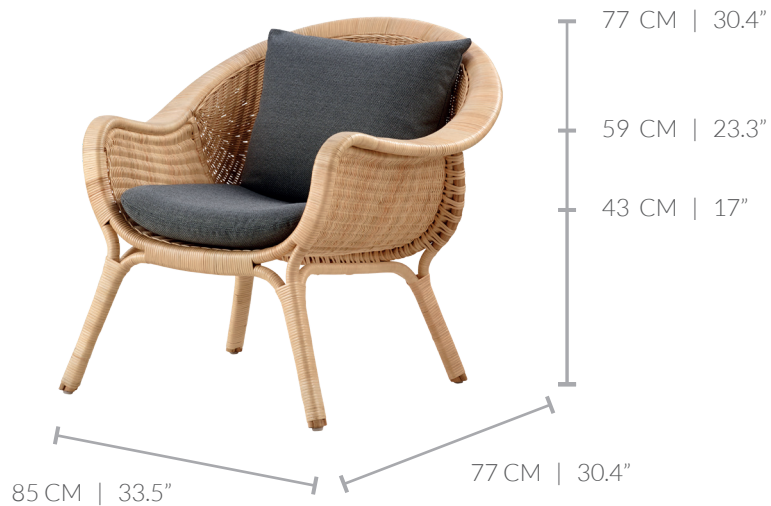

Product datasheet

NAME: MADAME CHAIR
SKU NO: ND-14
DESIGNER: NANNA DITZEL
COLLECTION: ICONS
MATERIAL: CORE WEAVE
USAGE: INDOOR
CUSHION: SOLD SEPARATELY

Sika·Design[®]
HANDMADE FURNITURE

Dimensions

COLOR OPTIONS | VISIT OUR WEBSITE TO SEE STANDARD STOCK

CORE WEAVE - BLACK

CORE WEAVE - NATURAL