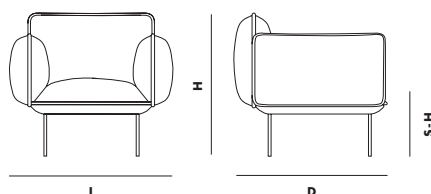

NAKKI ARMCHAIR

DESIGNED BY MIKA TOLVANEN

THE NAKKI SERIES IS DESIGNED TO ADD A CHEERFUL PERSONALITY IN THE ROOM. THE SOFA HAS AMPLE AND FIRM PADDING CREATING A COMFORTABLE SEATING EXPERIENCE WITHOUT LOSING ITS SHAPE. ITS SQUARE FORM AND STRAIGHT LEGS ARE CONTRASTED WITH ITS SOFT SHAPES ON THE SEATING. THE ROUNDED EDGES AND A MINIMALISTIC TAKE ON CLASSIC SOFA LEGS GIVE NAKKI ITS CHARACTERISTIC AND LOUNGY FEEL.

YEAR OF DESIGN

2015

CATEGORY

Sofas

MATERIALS

Plywood, Metal, Foam, Elastic belts and upholstery fabric

LEGS

Black painted metal

FABRIC

Available in predefined price groups - both leather and fabric
Explore our fabric collection at woud.dk/fabric-collection

COM-ORDERS

Available upon request. COM must be approved by WOOD

ASSEMBLY

Instructions manual and screws included

FIRE RETARDENT FOAM

Available upon request (Standard for all Great Britain-orders)

MAINTENANCE

For specific care instructions and maintenance, please visit the website of the upholstery supplier

DIMENSIONS

L 850 x D 750 x H 830 x S/H 455 MM

L 33.4 x D 29.5 x H 32.6 x S/H 17.9 "

SEAT HEIGHT

455 MM/17.9 IN

SEAT DEPTH

560 MM/22.0 IN

WEIGHT

32 kg