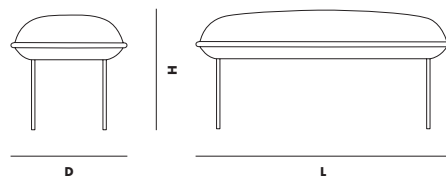

NAKKI TALL BENCH

DESIGNED BY MIKA TOLVANEN

THE NAKKI SERIES IS DESIGNED TO ADD A CHEERFUL PERSONALITY IN THE ROOM. THE SOFA HAS AMPLE AND FIRM PADDING CREATING A COMFORTABLE SEATING EXPERIENCE WITHOUT LOSING ITS SHAPE. ITS SQUARE FORM AND STRAIGHT LEGS ARE CONTRASTED WITH ITS SOFT SHAPES ON THE SEATING. THE ROUNDED EDGES AND A MINIMALISTIC TAKE ON CLASSIC SOFA LEGS GIVE NAKKI ITS CHARACTERISTIC AND LOUNGY FEEL.

YEAR OF DESIGN

2015

CATEGORY

Sofas

MATERIALS

Plywood, Metal, Foam, Elastic belts and upholstery fabric

LEGS

Black painted metal

FABRIC

Available in predefined price groups - both leather and fabric
Explore our fabric collection at woud.dk/fabric-collection

COM-ORDERS

Available upon request. COM must be approved by WOUD

ASSEMBLY

Instructions manual and screws included

FIRE RETARDENT FOAM

Available upon request (Standard for all Great Britain-orders)

MAINTENANCE

For specific care instructions and maintenance, please visit the website of the upholstery supplier

DIMENSIONS

L 1200 x D 450 x H 510 MM

L 47.2 x D 17.7 x H 20.1 "

SEAT HEIGHT

510 MM/20.1 IN

SEAT DEPTH

450 MM/17.7 IN

WEIGHT

16 kg