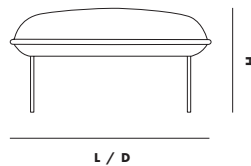

NAKKI OTTOMAN

DESIGNED BY MIKA TOLVANEN

THE NAKKI SERIES IS DESIGNED TO ADD A CHEERFUL PERSONALITY IN THE ROOM. THE SOFA HAS AMPLE AND FIRM PADDING CREATING A COMFORTABLE SEATING EXPERIENCE WITHOUT LOSING ITS SHAPE. ITS SQUARE FORM AND STRAIGHT LEGS ARE CONTRASTED WITH ITS SOFT SHAPES ON THE SEATING. THE ROUNDED EDGES AND A MINIMALISTIC TAKE ON CLASSIC SOFA LEGS GIVE NAKKI ITS CHARACTERISTIC AND LOUNGY FEEL.

YEAR OF DESIGN

2015

CATEGORY

Sofas

MATERIALS

Plywood, Metal, Foam, Elastic belts and upholstery fabric

LEGS

Black painted metal

FABRIC

Available in predefined price groups - both leather and fabric
Explore our fabric collection at woud.dk/fabric-collection

COM-ORDERS

Available upon request. COM must be approved by WOOD

ASSEMBLY

Instructions manual and screws included

FIRE RETARDENT FOAM

Available upon request (Standard for all Great Britain-orders)

MAINTENANCE

For specific care instructions and maintenance, please visit the website of the upholstery supplier

DIMENSIONS

L 800 x D 800 x H 460 MM

L 31.4 x D 31.4 x H 18.8 "

SEAT HEIGHT

460 MM/18.8 IN

SEAT DEPTH

800 MM/31.4 IN

WEIGHT

14.5 kg