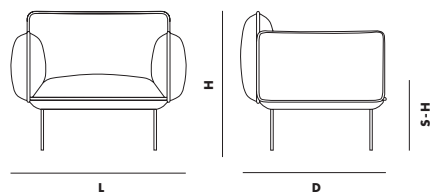

DIMENSIONS

L 970 x D 780 x H 830 / S-H 455 MM
L 38.1 x D 30.7 x H 32.6 / S-H 17.9 "

SEAT HEIGHT

455 MM/17.9 IN

SEAT DEPTH

560 MM/22.0 IN

WEIGHT

32 kg