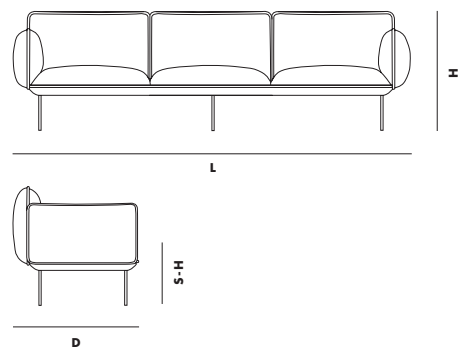

NAKKI THREE-SEATER

DESIGNED BY MIKA TOLVANEN

THE NAKKI SERIES IS DESIGNED TO ADD A CHEERFUL PERSONALITY IN THE ROOM. THE SOFA HAS AMPLE AND FIRM PADDING CREATING A COMFORTABLE SEATING EXPERIENCE WITHOUT LOSING ITS SHAPE. ITS SQUARE FORM AND STRAIGHT LEGS ARE CONTRASTED WITH ITS SOFT SHAPES ON THE SEATING. THE ROUNDED EDGES AND A MINIMALISTIC TAKE ON CLASSIC SOFA LEGS GIVE NAKKI ITS CHARACTERISTIC AND LOUNGY FEEL.

YEAR OF DESIGN

2015

CATEGORY

Sofas

MATERIALS

Plywood, Metal, Foam, Elastic belts and upholstery fabric

LEGS

Black painted metal

FABRIC

Available in predefined price groups - both leather and fabric
Explore our fabric collection at woud.dk/fabric-collection

COM-ORDERS

Available upon request. COM must be approved by WOOD

ASSEMBLY

Instructions manual and screws included

FIRE RETARDENT FOAM

Available upon request (Standard for all Great Britain-orders)

MAINTENANCE

For specific care instructions and maintenance, please visit the website of the upholstery supplier

DIMENSIONS

L 2450 x D 780 x H 830 / S-H 455 MM

L 96.4 x D 30.7 x H 32.6 / S-H 17.9 "

SEAT HEIGHT

455 MM/17.9 IN

SEAT DEPTH

560 MM/22.0 IN

WEIGHT

105 kg