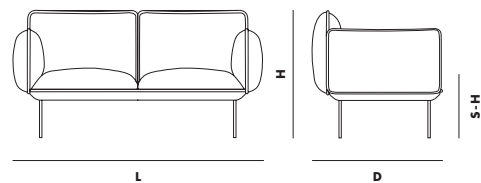

NAKKI SMALL TWO-SEATER

DESIGNED BY MIKA TOLVANEN

THE NAKKI SERIES IS DESIGNED TO ADD A CHEERFUL PERSONALITY IN THE ROOM. THE SOFA HAS AMPLE AND FIRM PADDING CREATING A COMFORTABLE SEATING EXPERIENCE WITHOUT LOSING ITS SHAPE. ITS SQUARE FORM AND STRAIGHT LEGS ARE CONTRASTED WITH ITS SOFT SHAPES ON THE SEATING. THE ROUNDED EDGES AND A MINIMALISTIC TAKE ON CLASSIC SOFA LEGS GIVE NAKKI ITS CHARACTERISTIC AND LOUNGY FEEL.

YEAR OF DESIGN

2015

CATEGORY

Sofas

MATERIALS

Plywood, Metal, Foam, Elastic belts and upholstery fabric

LEGS

Black painted metal

FABRIC

Available in predefined price groups - both leather and fabric
Explore our fabric collection at woud.dk/fabric-collection

COM-ORDERS

Available upon request. COM must be approved by WOOD

ASSEMBLY

Instructions manual and screws included

FIRE RETARDENT FOAM

Available upon request (Standard for all Great Britain-orders)

MAINTENANCE

For specific care instructions and maintenance, please visit the website of the upholstery supplier

DIMENSIONS

L 1600 x D 750 x H 830 / S-H 455 MM

L 63 x D 30.7 x H 29.5 / S-H 17.9 "

SEAT HEIGHT

455 MM/17.9 IN

SEAT DEPTH

560 MM/22.0 IN

WEIGHT

43 kg