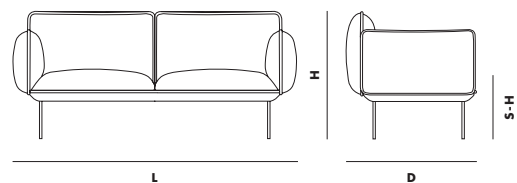

NAKKI TWO-SEATER

DESIGNED BY MIKA TOLVANEN

THE NAKKI SERIES IS DESIGNED TO ADD A CHEERFUL PERSONALITY IN THE ROOM. THE SOFA HAS AMPLE AND FIRM PADDING CREATING A COMFORTABLE SEATING EXPERIENCE WITHOUT LOSING ITS SHAPE. ITS SQUARE FORM AND STRAIGHT LEGS ARE CONTRASTED WITH ITS SOFT SHAPES ON THE SEATING. THE ROUNDED EDGES AND A MINIMALISTIC TAKE ON CLASSIC SOFA LEGS GIVE NAKKI ITS CHARACTERISTIC AND LOUNGY FEEL.

YEAR OF DESIGN

2015

CATEGORY

Sofas

MATERIALS

Plywood, Metal, Foam, Elastic belts and upholstery fabric

LEGS

Black painted metal

FABRIC

Available in predefined price groups - both leather and fabric
Explore our fabric collection at woud.dk/fabric-collection

COM-ORDERS

Available upon request. COM must be approved by WOOD

ASSEMBLY

Instructions manual and screws included

FIRE RETARDENT FOAM

Available upon request (Standard for all Great Britain-orders)

MAINTENANCE

For specific care instructions and maintenance, please visit the website of the upholstery supplier

DIMENSIONS

L 1800 x D 780 x H 830 / S-H 455 MM

L 70.8 x D 30.7 x H 32.6 / S-H 17.9 "

SEAT HEIGHT

455 MM/17.9 IN

SEAT DEPTH

560 MM/22.0 IN

WEIGHT

50 kg