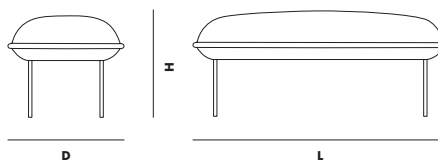

NAKKI BENCH

DESIGNED BY MIKA TOLVANEN

THE NAKKI SERIES IS DESIGNED TO ADD A CHEERFUL PERSONALITY IN THE ROOM. THE SOFA HAS AMPLE AND FIRM PADDING CREATING A COMFORTABLE SEATING EXPERIENCE WITHOUT LOSING ITS SHAPE. ITS SQUARE FORM AND STRAIGHT LEGS ARE CONTRASTED WITH ITS SOFT SHAPES ON THE SEATING. THE ROUNDED EDGES AND A MINIMALISTIC TAKE ON CLASSIC SOFA LEGS GIVE NAKKI ITS CHARACTERISTIC AND LOUNGY FEEL.

YEAR OF DESIGN

2015

CATEGORY

Sofas

MATERIALS

Plywood, Metal, Foam, Elastic belts and upholstery fabric

LEGS

Black painted metal

FABRIC

Available in predefined price groups - both leather and fabric
Explore our fabric collection at woud.dk/fabric-collection

COM-ORDERS

Available upon request. COM must be approved by WOOD

ASSEMBLY

Instructions manual and screws included

FIRE RETARDENT FOAM

Available upon request (Standard for all Great Britain-orders)

MAINTENANCE

For specific care instructions and maintenance, please visit the website of the upholstery supplier

DIMENSIONS

L 1200 x D 450 x H 460 MM

L 47.2 x D 17.7 x H 18.1 "

SEAT HEIGHT

460 MM/18.1 IN

SEAT DEPTH

450 MM/17.7 IN

WEIGHT

16 kg