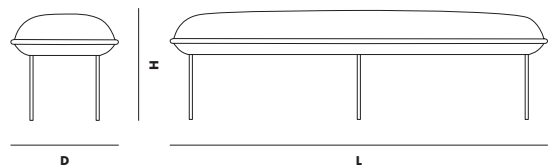

NAKKI LONG BENCH

DESIGNED BY MIKA TOLVANEN

THE NAKKI SERIES IS DESIGNED TO ADD A CHEERFUL PERSONALITY IN THE ROOM. THE SOFA HAS AMPLE AND FIRM PADDING CREATING A COMFORTABLE SEATING EXPERIENCE WITHOUT LOSING ITS SHAPE. ITS SQUARE FORM AND STRAIGHT LEGS ARE CONTRASTED WITH ITS SOFT SHAPES ON THE SEATING. THE ROUNDED EDGES AND A MINIMALISTIC TAKE ON CLASSIC SOFA LEGS GIVE NAKKI ITS CHARACTERISTIC AND LOUNGY FEEL.

YEAR OF DESIGN

2015

CATEGORY

Sofas

MATERIALS

Plywood, Metal, Foam, Elastic belts and upholstery fabric

LEGS

Black painted metal

FABRIC

Available in predefined price groups - both leather and fabric
Explore our fabric collection at woud.dk/fabric-collection

COM-ORDERS

Available upon request. COM must be approved by WOUD

ASSEMBLY

Instructions manual and screws included

FIRE RETARDENT FOAM

Available upon request (Standard for all Great Britain-orders)

MAINTENANCE

For specific care instructions and maintenance, please visit the website of the upholstery supplier

DIMENSIONS

L 2000 x D 450 x H 510 MM

L 78.7 x D 17.7 x H 20.1 "

SEAT HEIGHT

510 MM/20.1 IN

SEAT DEPTH

450 MM/17.7 IN

WEIGHT

26 kg