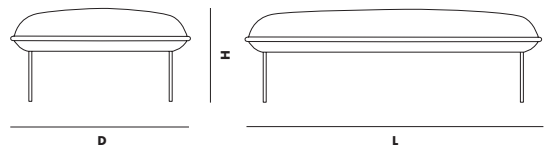

NAKKI LONG OTTOMAN

DESIGNED BY MIKA TOLVANEN

THE NAKKI SERIES IS DESIGNED TO ADD A CHEERFUL PERSONALITY IN THE ROOM. THE SOFA HAS AMPLE AND FIRM PADDING CREATING A COMFORTABLE SEATING EXPERIENCE WITHOUT LOSING ITS SHAPE. ITS SQUARE FORM AND STRAIGHT LEGS ARE CONTRASTED WITH ITS SOFT SHAPES ON THE SEATING. THE ROUNDED EDGES AND A MINIMALISTIC TAKE ON CLASSIC SOFA LEGS GIVE NAKKI ITS CHARACTERISTIC AND LOUNGY FEEL.

YEAR OF DESIGN

2015

CATEGORY

Sofas

MATERIALS

Plywood, Metal, Foam, Elastic belts and upholstery fabric

LEGS

Black painted metal

FABRIC

Available in predefined price groups - both leather and fabric
Explore our fabric collection at woud.dk/fabric-collection

COM-ORDERS

Available upon request. COM must be approved by WOOD

ASSEMBLY

Instructions manual and screws included

FIRE RETARDENT FOAM

Available upon request (Standard for all Great Britain-orders)

MAINTENANCE

For specific care instructions and maintenance, please visit the website of the upholstery supplier

DIMENSIONS

L 1500 x D 800 x H 460 MM

L 59 x D 31.4 x H 18.8 "

SEAT HEIGHT

460 MM/18.8 IN

SEAT DEPTH

800 MM/31.4 IN

WEIGHT

28 kg