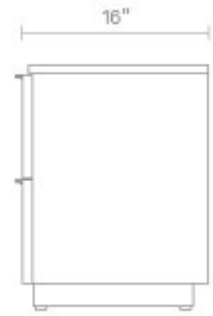

Murmur Nightstand

Murmur puts refined elegance front and center. Fluted wood creates a continuous pattern of textural delight. Small sandcast brass pulls nest in the grooves for subtle sophistication. Convex legs and soft-close drawers complete the pretty picture. Available in a whole slew of equally stunning shapes and sizes. Shop the entire Murmur Collection

WALNUT

WHITE OAK

Product Details	MU1-NGTSND-WL MU1-NGTSND-WO	WALNUT WHITE OAK	\$1,195 \$1,195
<ul style="list-style-type: none"> • Walnut and White Oak: walnut or white oak veneer wood case • Solid wood drawer fronts • Solid wood legs • Brass drawer pulls • Drawers have self-closing hardware for smooth and silent closure • Finished back • Adjustable feet glides for leveling • Ships fully assembled 			
		Are you a trade professional? Visit bludot.com/trade-contract	