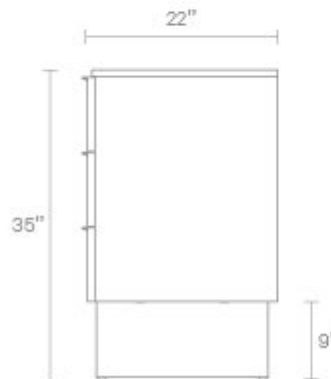

Murmur 1 Door / 3 Drawer Credenza

Murmur puts refined elegance front and center. Fluted wood creates a continuous pattern of textural delight. Small sandcast brass pulls nest in the grooves for subtle sophistication. Convex legs and soft-close drawers complete the pretty picture. Available in a whole slew of equally stunning shapes and sizes. Shop the entire Murmur Collection