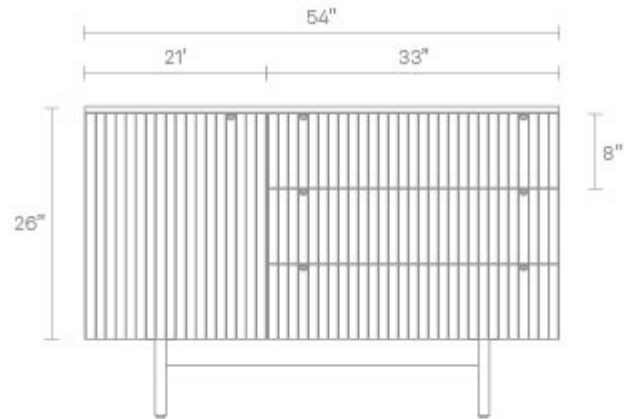

Murmur 1 Door / 3 Drawer Credenza

Murmur puts refined elegance front and center. Fluted wood creates a continuous pattern of textural delight. Small sandcast brass pulls nest in the grooves for subtle sophistication. Convex legs and soft-close drawers complete the pretty picture. Available in a whole slew of equally stunning shapes and sizes. Shop the entire Murmur Collection

WALNUT

WHITE OAK

Product Details

- Walnut and White Oak: walnut or white oak veneer wood case
- Solid wood door and drawer fronts
- Solid wood legs
- Brass door and drawer pulls
- Adjustable shelf
- Door and drawers have self-closing hardware for smooth and silent closure
- Finished back
- Cord management escapes in back panel
- Adjustable feet glides for leveling
- Some assembly required