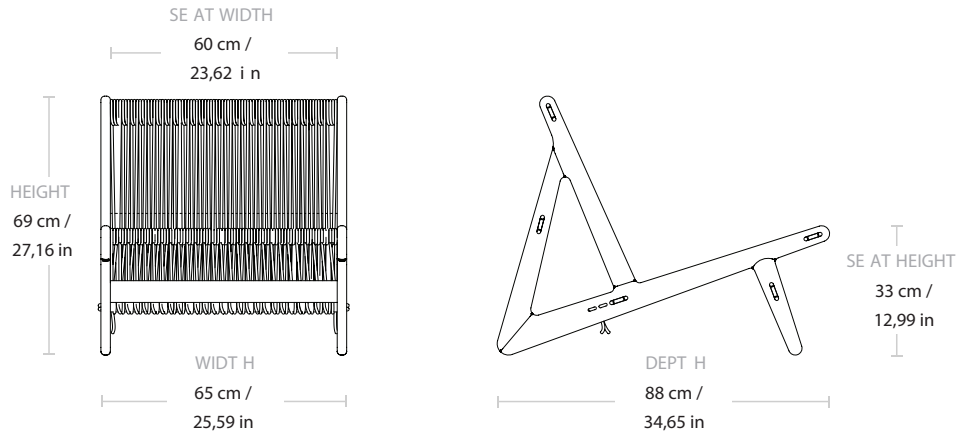

## Dimensions

WIDTH	65 cm / 25,59 in
DEPTH	88 cm / 34,65 in
HEIGHT	69 cm / 27,16 in
SEAT WIDTH	60 cm / 23,62 in
SEAT HEIGHT	33 cm / 12,99 in

---

## Weight

TOTAL WEIGHT	10 kg / 22,04 lbs
--------------	-------------------

---

Number of parcels	1
PACKAGING LENGTH	92 cm / 36,22 in
PACKAGING WIDTH	70 cm / 27,55 in
PACKAGING HEIGHT	76 cm / 29,92 in
PACKAGING WEIGHT	3,5 kg / 7,71 lbs
GROSS WEIGHT	13,5 kg / 29,76 lbs