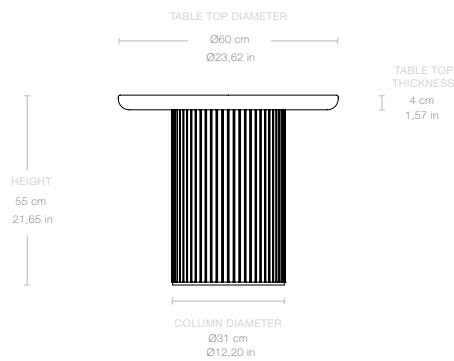

## Dimensions

TABLE TOP DIAMETER  $\varnothing 60$  cm /  $\varnothing 23,62$  in

HEIGHT 55 cm / 21,65 in

COLUMN DIAMETER  $\varnothing 31$  cm /  $\varnothing 12,20$  in

TABLE TOP THICKNESS 4 cm / 1,57 in

## Weight

TOTAL WEIGHT 19,5 kg / 42,99 lbs

TABLE TOP WEIGHT 12,5 kg / 27,55 lbs

COLUMN WEIGHT 7 kg / 15,43 lbs

Number of parcels 2

TABLE TOP

PACKAGING LENGTH	80 cm / 31,49 in
PACKAGING WIDTH	80 cm / 31,49 in
PACKAGING HEIGHT	12 cm / 4,72 in
PACKAGING WEIGHT	15 kg / 33,06 lbs
GROSS WEIGHT	27,5 kg / 60,62 lbs

COLUMN

PACKAGING LENGTH	39 cm / 15,35 in
PACKAGING WIDTH	60 cm / 23,62 in
PACKAGING HEIGHT	48 cm / 18,89 in
PACKAGING WEIGHT	3 kg / 6,61 lbs
GROSS WEIGHT	10 kg / 22,04 lbs

---

**SUSTAINABILITY** Parts can be separated and sorted for recycling.

## Dimensions

TABLE TOP DIAMETER      Ø60 cm / Ø23,62 in

HEIGHT                      55 cm / 21,65 in

COLUMN DIAMETER        Ø31 cm / Ø12,20 in

TABLE TOP THICKNESS    4 cm / 1,57 in

---