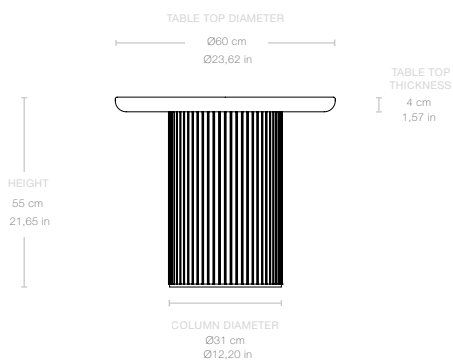

## Dimensions

TABLE TOP DIAMETER  $\varnothing 60$  cm /  $\varnothing 23,62$  in

HEIGHT 55 cm / 21,65 in

COLUMN DIAMETER  $\varnothing 31$  cm /  $\varnothing 12,20$  in

TABLE TOP THICKNESS 4 cm / 1,57 in

## Dimensions

TABLE TOP DIAMETER      Ø60 cm / Ø23,62 in

HEIGHT                      55 cm / 21,65 in

COLUMN DIAMETER        Ø31 cm / Ø12,20 in

TABLE TOP THICKNESS    4 cm / 1,57 in

---

## Weight

TOTAL WEIGHT            40 kg / 88,18 lbs

TABLE TOP WEIGHT        33 kg / 72,75 lbs

COLUMN WEIGHT            7 kg / 15,43 lbs

Number of parcels 2

TABLE TOP

PACKAGING LENGTH	70 cm / 27,55 in
PACKAGING WIDTH	70 cm / 27,55 in
PACKAGING HEIGHT	9,5 cm / 3,74 in
PACKAGING WEIGHT	16 kg / 35,27 lbs
GROSS WEIGHT	49 kg / 108,02 lbs

COLUMN

PACKAGING LENGTH	39 cm / 15,35 in
PACKAGING WIDTH	60 cm / 23,62 in
PACKAGING HEIGHT	48 cm / 18,89 in
PACKAGING WEIGHT	3 kg / 6,61 lbs
GROSS WEIGHT	10 kg / 22,04 lbs

---

SUSTAINABILITY Parts can be separated and sorted for recycling.