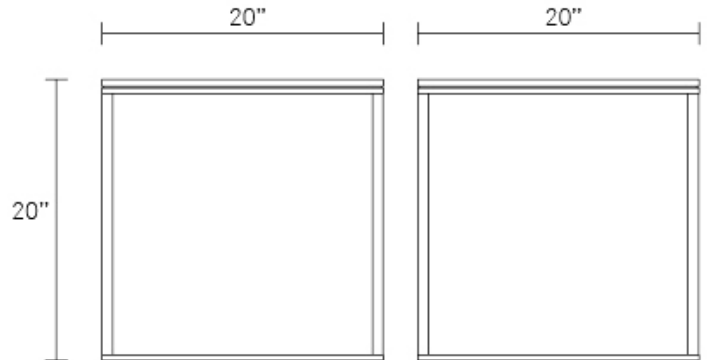

Minimalista Side Table

Nothing but the bare essentials here. Sublime stainless steel or powder-coated steel in white or black gently supports your choice of top. Select from Carrara marble, walnut and black mirror tops. Black mirror only available with black base. Shop the entire Minimalista Collection