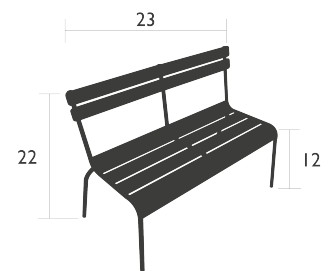

9 IPAC 

Tubular aluminum frame
 Curved aluminum slats seat
 Curved aluminum slats backrest
 Suitable for children aged 3-6 years (complies with European standards)
 Stacking capacity : x 3 (Height - stacked : 24 in.)