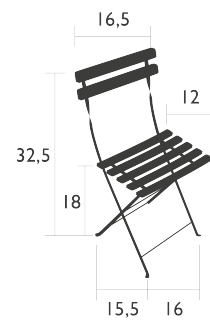

BISTRO

NATURAL CHAIR

ITEM 5107

TESTING STANDARDS - Upon request
 NF EN 581-1 (all products), NF EN 581-2 (seats)

WARRANTY

	IN ALUMINUM	IN STEEL
STRUCTURAL	3 YEARS	2 YEARS
FINISH	2 YEARS	1 YEAR

TECHNICAL FEATURE - STRUCTURE

- Steel frame
- Natural beech curved slats, treated with Textrol®
- Plastic clips for safe folding and unfolding
- One-piece steel cross-pieces
- One-piece pads

9 lb

FURTHER INFORMATION

Bespoke project : Ground attachment, Cable attachment, Special RAL, Silkscreen printing
 Spare parts : Clip, Protective end-piece, Pads