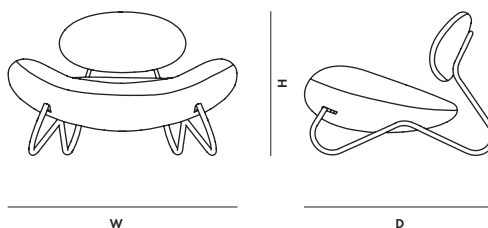

ASSEMBLY

Fully assembled

CRIB 5

Available on request on selected fabrics

CAL TB 117

Compliant

FIRE RETARDENT FOAM

Available upon request (Standard for all Great Britain-orders)

MAINTENANCE

For specific care instructions and maintenance, please visit the website of the upholstery supplier

DIMENSIONS

W 1000 X D 880 X H 670 (S/H 370) MM

W 39.3 X D 34.6 X H 26.3 (S/H 14.5) "

SEAT DEPTH

650 MM/25.5 IN

WEIGHT

19 kg