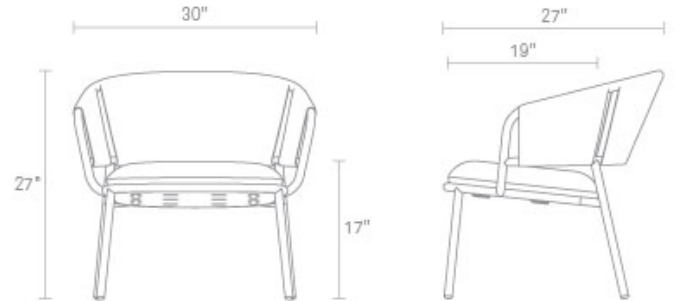

Mate Outdoor Lounge Chair

Woven all-weather rope wraps a tubular aluminum frame to create a balance of texture, comfort and resilience. The Sunbrella™ upholstered seat cushion is UV and mildew resistant. Proportioned for relaxation. Pair with Mate ottoman for full leg support. Also available in Ottoman and Dining Chair.