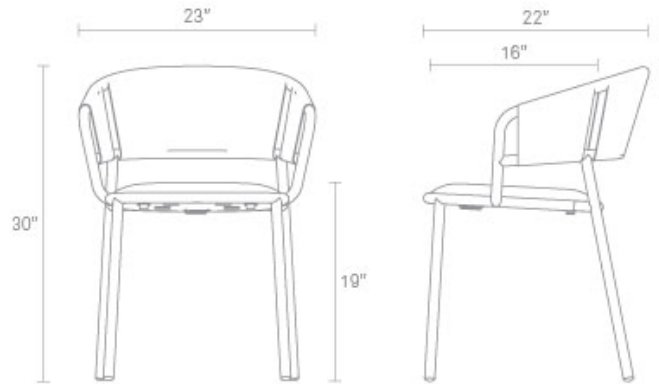

## Mate Outdoor Dining Chair

Tubular aluminum frame is wrapped up in all-weather woven rope to form a seat back that is textured, tender and tough. Dine, sip or caffeinate al fresco without disaster. Seat cushion is upholstered in UV and mildew resistant Sunbrella™ fabric. Also available in Lounge Chair and Ottoman.