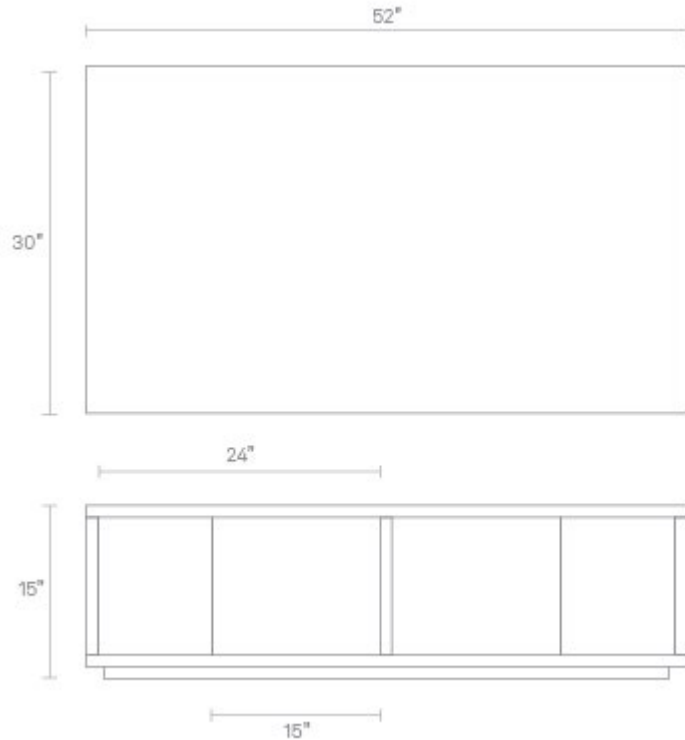

Low Space Coffee Table

Elegant wood creates an expansive tabletop surface and alluring corridors below. Wood partitions provide an airy feel and casual entertainment from every angle. Admire it empty or jam-packed with your finest coffee table books.