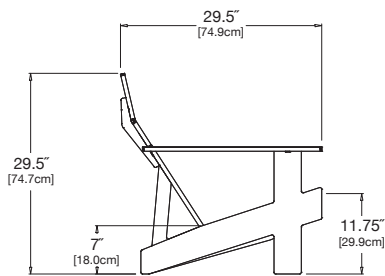

sunset: LC-LS-OR

collection: lollygagger

material: HDPE

dimensions: width: 52" (132.0cm)
depth: 29.5" (74.9cm)
height: 29.5" (74.7cm)

weight: 73 lbs (33.1kg)

**pairs well with lollygagger
cocktail table rectangle.**

shipping dimensions: 25" x 5.5" x 48"
shipping weight: 80 lbs (36.3kg)

shipped flat packed
some assembly required