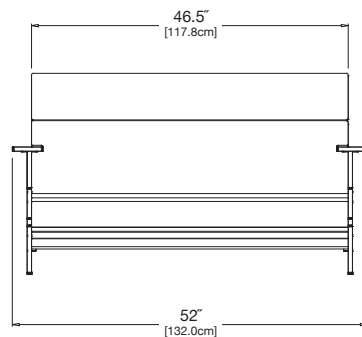

sunset: LC-LS-OR

collection: lollygagger

material: HDPE

dimensions: width: 52" (132.0cm)
depth: 29.5" (74.9cm)
height: 29.5" (74.7cm)

weight: 73 lbs (33.1kg)

**pairs well with lollygagger
cocktail table rectangle.**

shipping dimensions: 25" x 5.5" x 48"
shipping weight: 80 lbs (36.3kg)

shipped flat packed
some assembly required