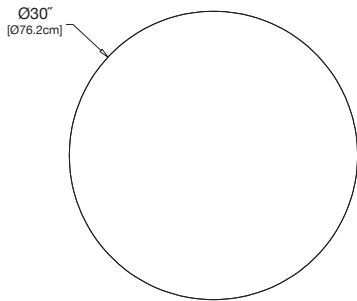

**charcoal:** LC-CTRD-CG

**black:** LC-CTRD-BL

**cloud:** LC-CTRD-CW

**leaf:** LC-CTRD-LG

**apple red:** LC-CTRD-AR

**driftwood:** LC-CTRD-DW

**navy blue:** LC-CTRD-NB

**sky:** LC-CTRD-SB

**sunset:** LC-CTRD-OR

**collection:** lollygagger

**material:** HDPE

**dimensions:** width: 30" (76.2cm)  
depth: 30" (76.2cm)  
height: 12.75" (32.1cm)

**weight:** 19 lbs (8.6kg)

**pairs well with  
lollygagger sofa.**

**shipping dimensions:** 37" x 4" x 30"  
**shipping weight:** 30.2 lbs (13.7kg)

shipped flat packed  
some assembly required