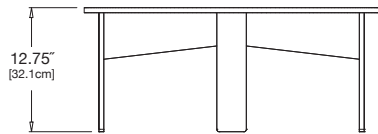

**charcoal:** LC-CTRD-CG

**black:** LC-CTRD-BL

**cloud:** LC-CTRD-CW

**leaf:** LC-CTRD-LG

**apple red:** LC-CTRD-AR

**driftwood:** LC-CTRD-DW

**navy blue:** LC-CTRD-NB

**sky:** LC-CTRD-SB

**sunset:** LC-CTRD-OR

**collection:** lollygagger

**material:** HDPE

**dimensions:** width: 30" (76.2cm)  
depth: 30" (76.2cm)  
height: 12.75" (32.1cm)

**weight:** 19 lbs (8.6kg)

**pairs well with  
lollygagger sofa.**

**shipping dimensions:** 37" x 4" x 30"  
**shipping weight:** 30.2 lbs (13.7kg)

shipped flat packed  
some assembly required