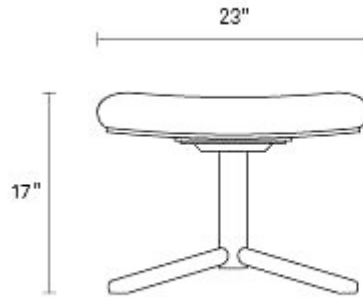

## Lock Ottoman

Gently curved to cradle feet or seats, the upholstered Lock Ottoman rests on a powder-coated steel tubular base. Team up with the Lock Lounge for complete world dominating comfort or enjoy solo as a petite and comely perch in living room, bedroom or entryway spaces.