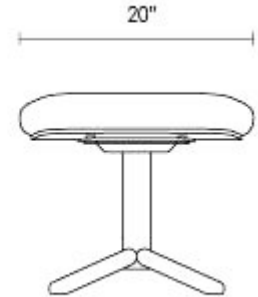

## Lock Ottoman

Gently curved to cradle feet or seats, the upholstered Lock Ottoman rests on a powder-coated steel tubular base. Team up with the Lock Lounge for complete world dominating comfort or enjoy solo as a petite and comely perch in living room, bedroom or entryway spaces.