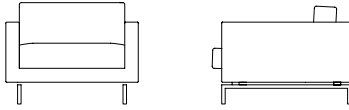

Lite

Lite Armchair LIT100IT

L 97cm D 90cm H 72cm / L 38" D 35½" H 28¼"

Lite 2 Seater LIT200IT

L 175cm D 90cm H 72cm / L 69" D 35½" H 28¼"

Lite 3 Seater LIT300IT

L 211cm D 90cm H 72cm / L 83" D 35½" H 28¼"

Legs - Chrome / Black Nickel

*2 bolsters are included with the Lite sofas

**BEN
SEN**

The Lite collection balances formal lines with casual seating proportions. The result is a classic sofa that complements any contemporary space. The Lite's durability and comfort come from its construction techniques that use exact tolerances. Each sofa is handmade by one of our craftsmen at our factory using premium materials that are carefully sourced from around the world. The removable fabric cover allows for cleaning or replacement. Lite is available as an armchair, two seat sofa and three seat sofa.

The Lite frame is constructed with a durable steel-reinforced laminated wood frame and has a steel spring suspension system adapted from the automotive industry, which provides maximum support and comfort while occupying minimal space.