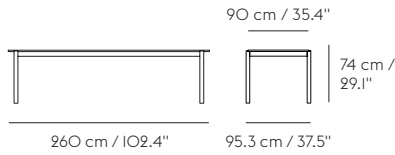

LINEAR WOOD TABLE

THOMAS BENTZEN ON THE DESIGN “The Linear Wood Series was designed from the idea of bringing the warm and friendly sentiment of wood into a timeless, understated shape with its form language inspired by the notion of meetings—the meetings of lines and shapes. The design is defined by its straight lines for a contemporary yet honest aesthetic through the details of its thinly elegant overhang and half-circular intersecting legs. It is through these subtle elements that the Linear Wood Series translates the values of elegance, longevity and functionality into modern Scandinavian design.”

Height to apron 65.5 cm / 25.8"

READY-TO-SHIP OPTIONS

Oak

DESIGNED BY / YEAR OF DESIGN

Thomas Bentzen / 2019

ABOUT THE DESIGNER

Thomas Bentzen is a Copenhagen-based designer, working to infuse his designs with a refined simplicity. His studio was founded in 2010, creating designs that have received international recognition at fairs and exhibitions all over the world.