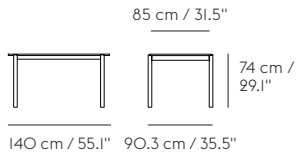

LINEAR WOOD TABLE

THOMAS BENTZEN ON THE DESIGN “The Linear Wood Series was designed from the idea of bringing the warm and friendly sentiment of wood into a timeless, understated shape with its form language inspired by the notion of meetings—the meetings of lines and shapes. The design is defined by its straight lines for a contemporary yet honest aesthetic through the details of its thinly elegant overhang and half-circular intersecting legs. It is through these subtle elements that the Linear Wood Series translates the values of elegance, longevity and functionality into modern Scandinavian design.”

Height to apron 65.5 cm / 25.8"

READY-TO-SHIP OPTIONS

Oak

DESIGNED BY / YEAR OF DESIGN

Thomas Bentzen / 2019

ABOUT THE DESIGNER

Thomas Bentzen is a Copenhagen-based designer, working to infuse his designs with a refined simplicity. His studio was founded in 2010, creating designs that have received international recognition at fairs and exhibitions all over the world.