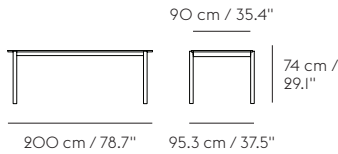

LINEAR WOOD TABLE

THOMAS BENTZEN ON THE DESIGN “The Linear Wood Series was designed from the idea of bringing the warm and friendly sentiment of wood into a timeless, understated shape with its form language inspired by the notion of meetings—the meetings of lines and shapes. The design is defined by its straight lines for a contemporary yet honest aesthetic through the details of its thinly elegant overhang and half-circular intersecting legs. It is through these subtle elements that the Linear Wood Series translates the values of elegance, longevity and functionality into modern Scandinavian design.”

Height to apron 65.5 cm / 25.8"

READY-TO-SHIP OPTIONS

Oak

DESIGNED BY / YEAR OF DESIGN

Thomas Bentzen / 2019

ABOUT THE DESIGNER

Thomas Bentzen is a Copenhagen-based designer, working to infuse his designs with a refined simplicity. His studio was founded in 2010, creating designs that have received international recognition at fairs and exhibitions all over the world.