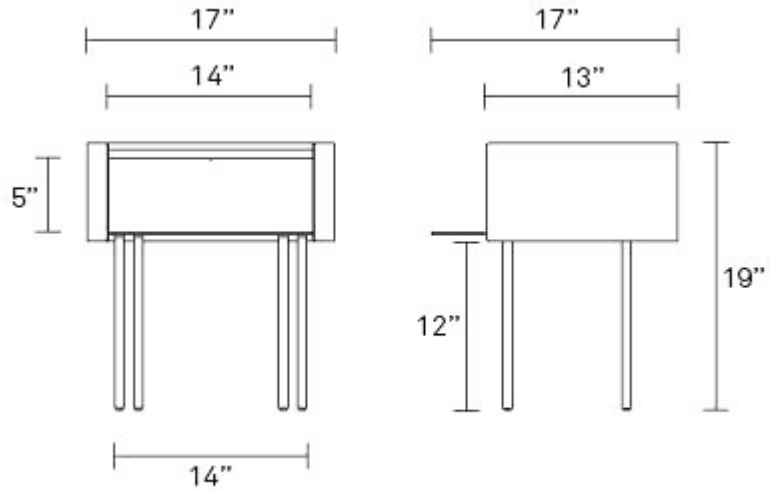

## Li'l Something Side Table

A demure biscuit of a steel table that features wood top surface and useful storage cubby that is ready for a quick stash or an artful display. Couldn't your room use a Li'l Something?