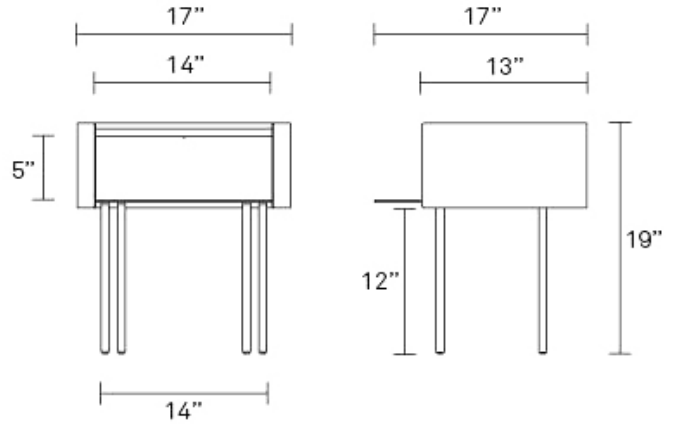

Li'l Something Side Table

A demure biscuit of a steel table that features wood top surface and useful storage cubby that is ready for a quick stash or an artful display. Couldn't your room use a Li'l Something?

Product Details

- Copper Pot/Dark Olive: Wood with painted ash veneer top and powder-coated steel base
- Walnut/Oblivion: Wood with walnut veneers top and powder-coated steel base
- White Oak/Putty: Wood with white oak veneer top and powder-coated steel base
- Cord management escape
- Assembly required