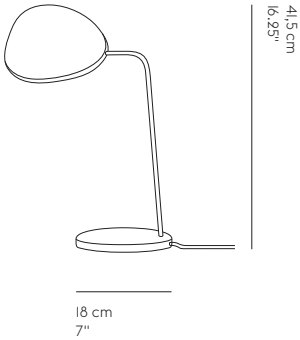

# LEAF TABLE LAMP – US VERSION

**BROBERG & RIDDERSTRÅLE ON THE DESIGN** “The Leaf Table Lamp is inspired by the leaves of a tree, giving the design an organic and friendly appearance. The expression of the lamp changes according to the perspective of its viewer, transforming the shape into a graphic form. With an adjustable shade and dimmable light, the Leaf Table Lamp adds a quiet and refined touch to any space.”

15,5 x 18,5 cm  
6"x7.25"