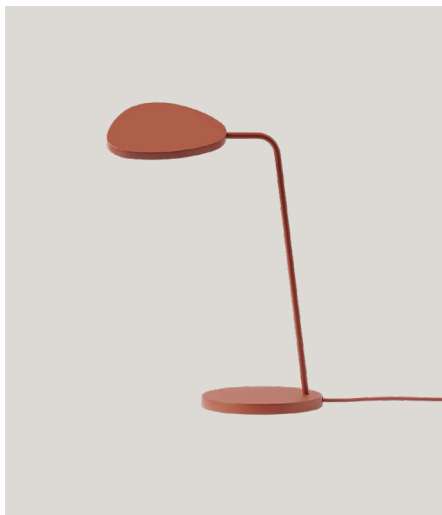

LEAF TABLE LAMP – US VERSION

GENERAL STANDARDS & CERTIFICATES

Conforms to UL STD. I53
Certified to CSA STD. C22.2 NO.250.4

IP20

LAMP RATING

Voltage	120V
Frequency	60Hz
IP Rating	IP20
Socket	52 x non-replaceable LEDs

BULB SPECIFICATION

Item	52 x integrated, non-replacable LED
Watt	8W
Lumen	370 lm
Color temperature	3.000
Color consistency	3 McAdam steps
Lumen maintenance (70%)	54.000 h
CRI	>90
Dimmable	yes
Risk group	Except