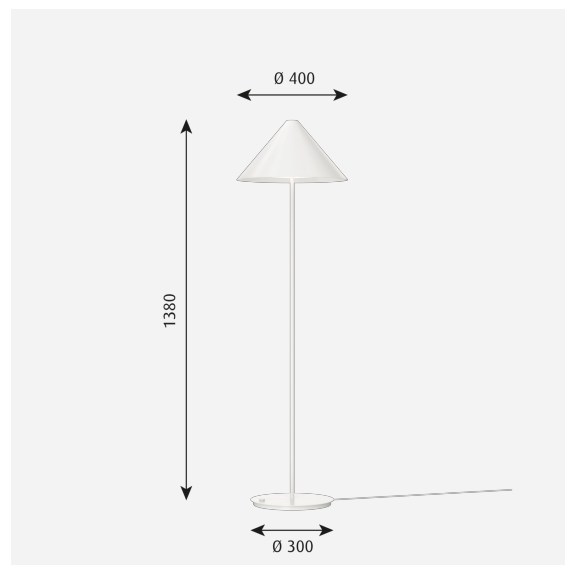

Product info

Information

An integrated memory function ensures that the lamp will return to its latest adjusted lumen output when power has been removed and restored. This product is fitted with an integrated energy-saving LED light source. Should you wish to replace it, please contact Louis Poulsen so we can help you purchase the correct LED Replacement Kit. Please note that LED-replacement should always be carried out by an authorised electrician.

Mounting

Cord type: Plastic. Cord length: 2.3 m. Switch: On the base. Stepless dimming. Adapter: External with plug.

Finish

Black or white, matt, wet-painted.

Materials

Shade: Spun aluminum. Diffusor: Injection-molded PC. Base: Die cast aluminum. Stem: Machined aluminum.

Sizes and weights

Width x Height x Length (mm) | 400 x 1380 x 400 Max 7.0 kg

Class

Ingress protection IP20. Class II.

Light source

LED 2700-2000K D2W 8.5W
Lumen: 481

Information

An integrated memory function ensures that the lamp will return to its latest adjusted lumen output when power has been removed and restored. This product is fitted with an integrated energy-saving LED light source. Should you wish to replace it, please contact Louis Poulsen so we can help you purchase the correct LED Replacement Kit. Please note that LED-replacement should always be carried out by an authorised electrician.

Related products

Product variants

Colour	Cable type	Light source	Lumen
● Black	Blk pl	LED 2700-2000K D2W 8.5W	481
○ White	Wht pl	LED 3000K 8.5W	509
			541
			573