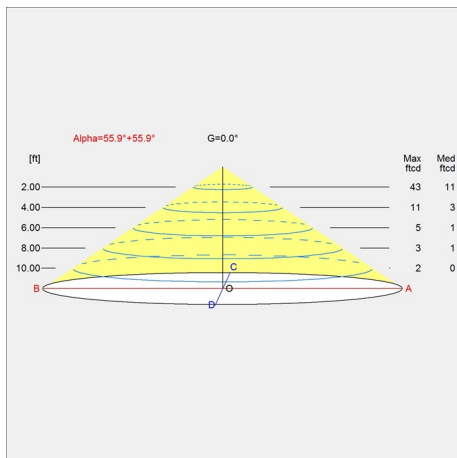

Design

Big Ideas

Weight

Min: 7 kg Max: 7 kg

Finish

Black, White

Light distribution diagrams

Cartesian