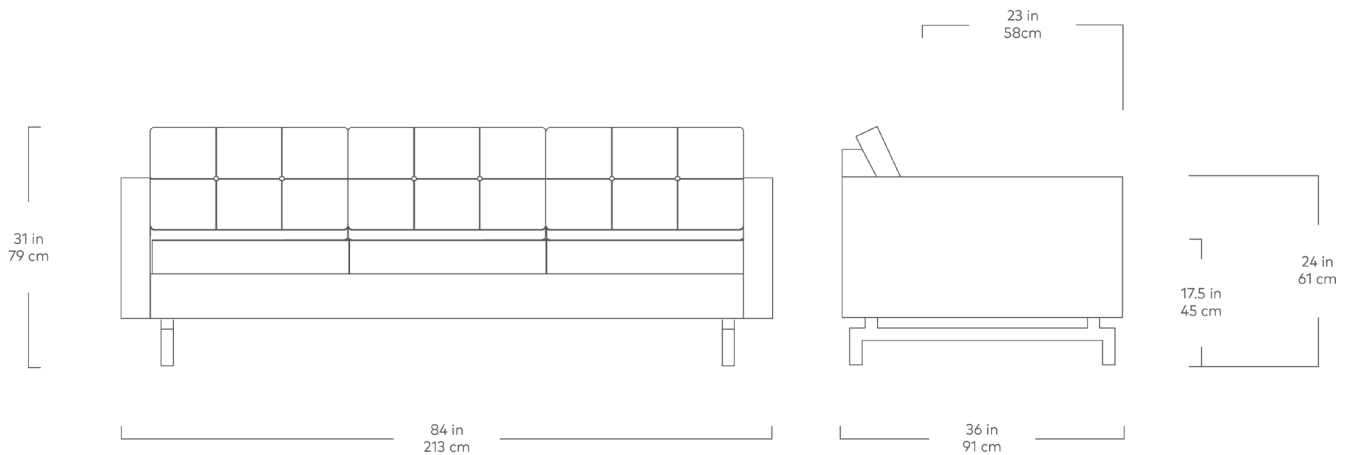

Jane 2 Sofa

- Add the Jane 2 Lounge to the Jane 2 Sofa to create the Jane 2 LOFT Bi-Sectional.
- Seat and back cushions are button tufted and have piped edge detailing.
- Reversible seat and back cushions are crafted with high resilience polyurethane foam covered in a Dacron wrap.
- Inset solid Ash wood base with walnut or natural finish features non-marking feet.
- Inner frame is kiln-dried FSC®-Certified hardwood, (FSC® 092551).
- All joints have been stress tested.
- 9-gauge No-Sag, sinuous spring suspension system.
- Manufactured to meet California TB117-2013 fire safety standards without the use of flame retardant additives in the upholstery foam.
- All fabric is California TB117-2013 certified and double rub tested.