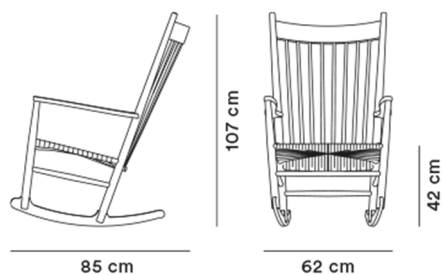

Colours

PAPER CORD

WOODS

Fredericia