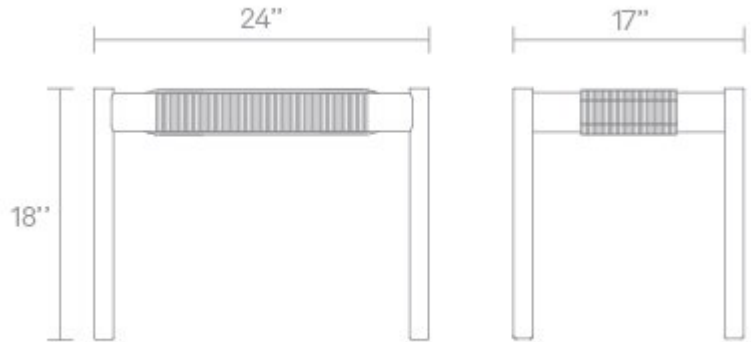

## Invitation 24" Bench

Glad you could make it. A sturdy, slender wood frame couples with a natural woven-cord seat to add tactile delight and extra seating wherever you need it. Also available in

BLACK ON  
ASH