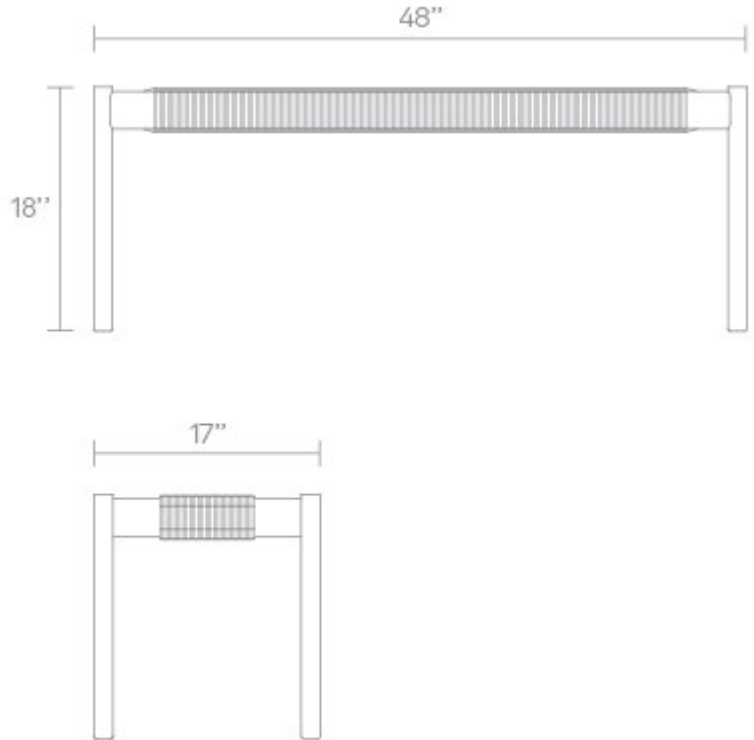

## Invitation 48" Bench

Glad you could make it. A sturdy, slender wood frame couples with a natural woven-cord seat to add tactile delight and extra seating wherever you need it. Also available in

BLACK ON ASH