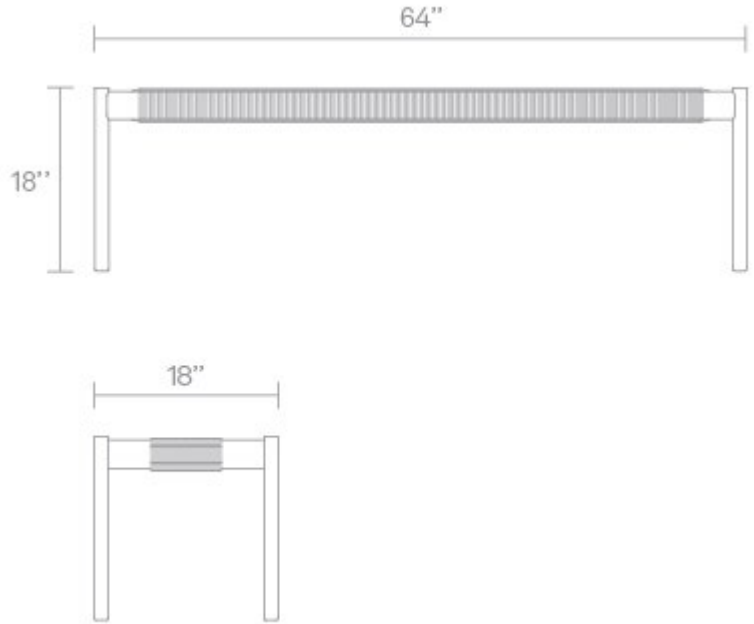

## Invitation 64" Bench

Glad you could make it. A sturdy, slender wood frame couples with a natural woven-cord to add tactile delight and extra seating wherever you need it. Also available in

BLACK ON  
ASH