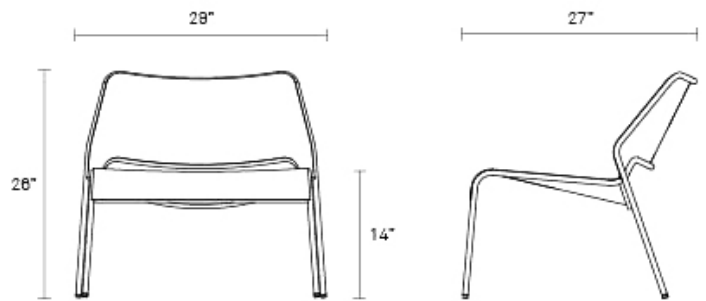

## Hot Mesh Lounge Chair

Sun's out, fun's out. A sumptuous seat that can handle the heat. Punched metal creates a bold graphic pattern that invites looks and sits. A simple, stackable tubular frame keeps the form crisp and the vibe easy breezy. Works its magic indoors or out. Also available as a lounge chair, café chair, settee, ottoman, barstool, counter stool or bench for a full-on family affair. Pair with the Hot Mesh Ottoman for full heels up comfort. Stackable and suitable for use indoors or out. Shop the entire Hot Mesh Collection