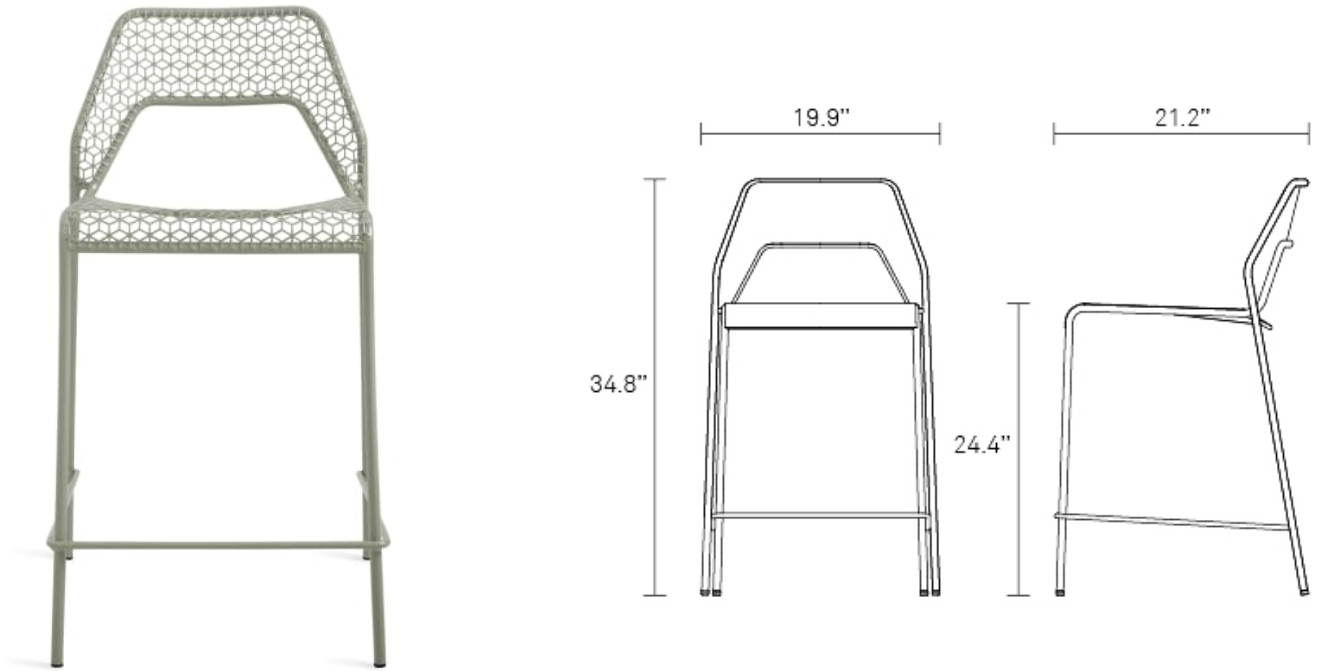

# Hot Mesh Counter Stool

Chipper stool seeks derrières for at home enjoyment or café canoodling. Available in nine finishes: aqua, black, green, grey green, humble red, natural yellow, simple blue, off-white and watermelon. Stackable and suitable for use indoors or out. Also available as a chair or barstool. Shop the entire Hot Mesh Collection

## Product Details

- Suitable for indoor or outdoor use
- Powder-coated steel
- Plastic glides on feet to protect surfaces
- Stackable for easy storage
- To protect the product's finish, avoid direct exposure to salt air, snow, sleet, and heavy rain
- Ships fully assembled