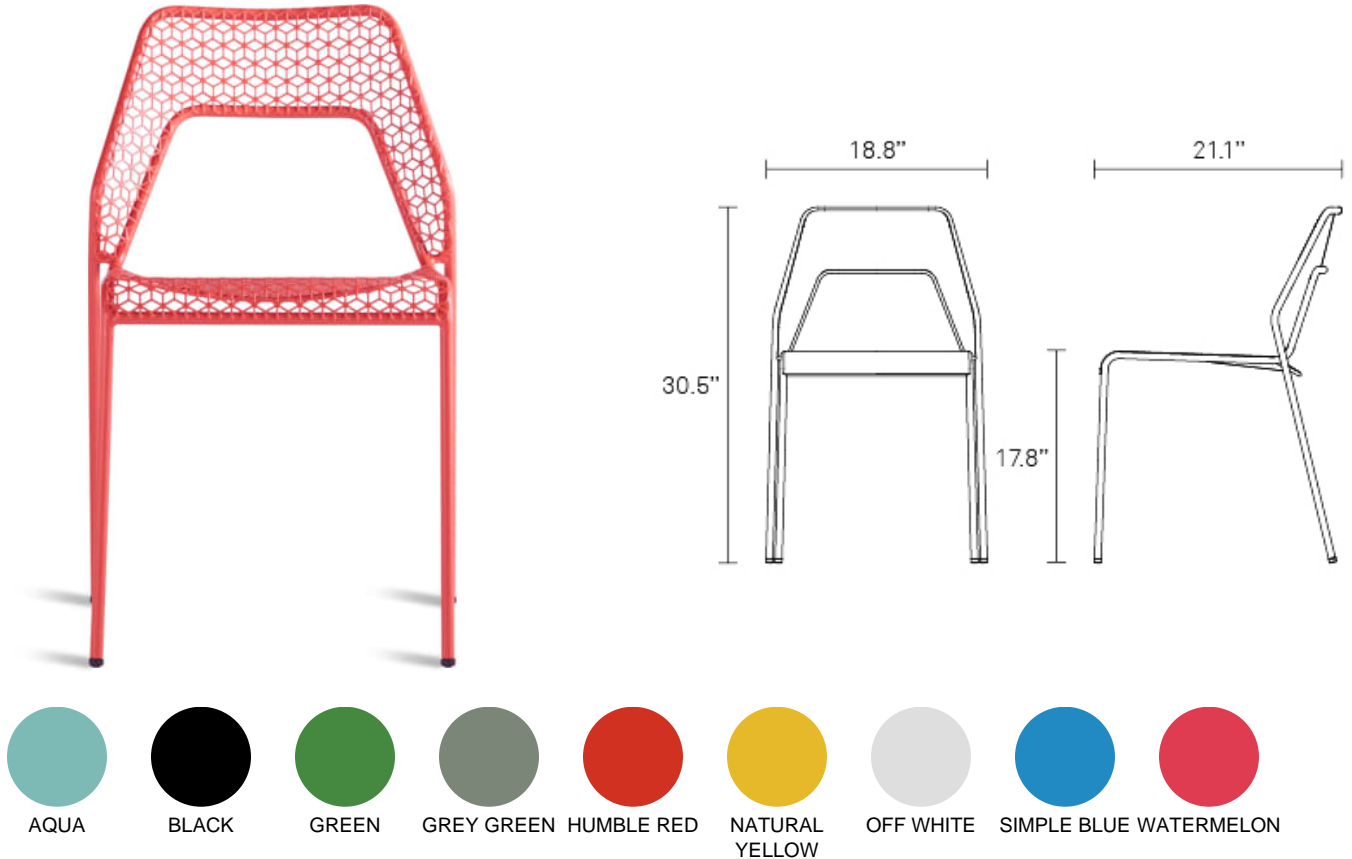

## Hot Mesh Chair

Chipper chair seeks derrières for at home enjoyment or café canoodling. Available in nine finishes: aqua, black, green, grey green, humble red, natural yellow, simple blue, off-white and watermelon. Stackable and suitable for use indoors or out. Pile them high and move in a pinch with the Stacking Chair Dolly. Also available as a barstool or counter stool. Shop the entire Hot Mesh Collection

### Product Details

- Suitable for indoor or outdoor use
- Powder-coated steel
- Plastic glides on feet to protect surfaces
- Stackable for easy storage
- To protect the product's finish, avoid direct exposure to salt air, snow, sleet, and heavy rain
- Ships fully assembled

<b>HM1-SIDCHR-AQ</b>	<b>AQUA</b>	<b>\$169.00</b>
<b>HM1-SIDCHR-BK</b>	<b>BLACK</b>	<b>\$169.00</b>
<b>HM1-SIDCHR-GR</b>	<b>GREEN</b>	<b>\$169.00</b>
<b>HM1-SIDCHR-GG</b>	<b>GREY GREEN</b>	<b>\$169.00</b>
<b>HM1-SIDCHR-RD</b>	<b>HUMBLE RED</b>	<b>\$169.00</b>
<b>HM1-SIDCHR-YL</b>	<b>NATURAL YELLOW</b>	<b>\$169.00</b>
<b>HM1-SIDCHR-WH</b>	<b>OFF WHITE</b>	<b>\$169.00</b>
<b>HM1-SIDCHR-BL</b>	<b>SIMPLE BLUE</b>	<b>\$169.00</b>
<b>HM1-SIDCHR-WM</b>	<b>WATERMELON</b>	<b>\$169.00</b>