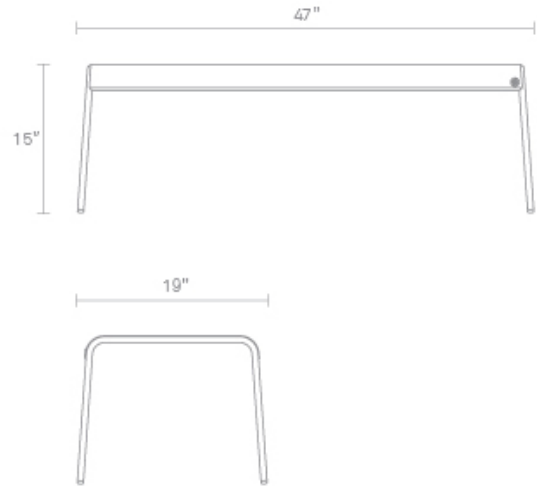

Hot Mesh Bench

Sun's out, fun's out. Punched metal creates a bold graphic pattern that invites looks and sits. A simple, stackable tubular frame keeps the form crisp and the vibe easy breezy. Works its magic indoors or out. Also available as a lounge chair, café chair, settee, ottoman, barstool or counter stool. Space pod coming in 2022. Shop the entire Hot Mesh Collection

BLACK

OFF WHITE

Product Details

- Suitable for indoor or outdoor use
- Powder-coated steel
- Plastic glides on feet to protect surfaces
- Stackable for easy storage
- To protect the product's finish, avoid direct exposure to salt air, snow, sleet, and heavy rain
- Ships fully assembled