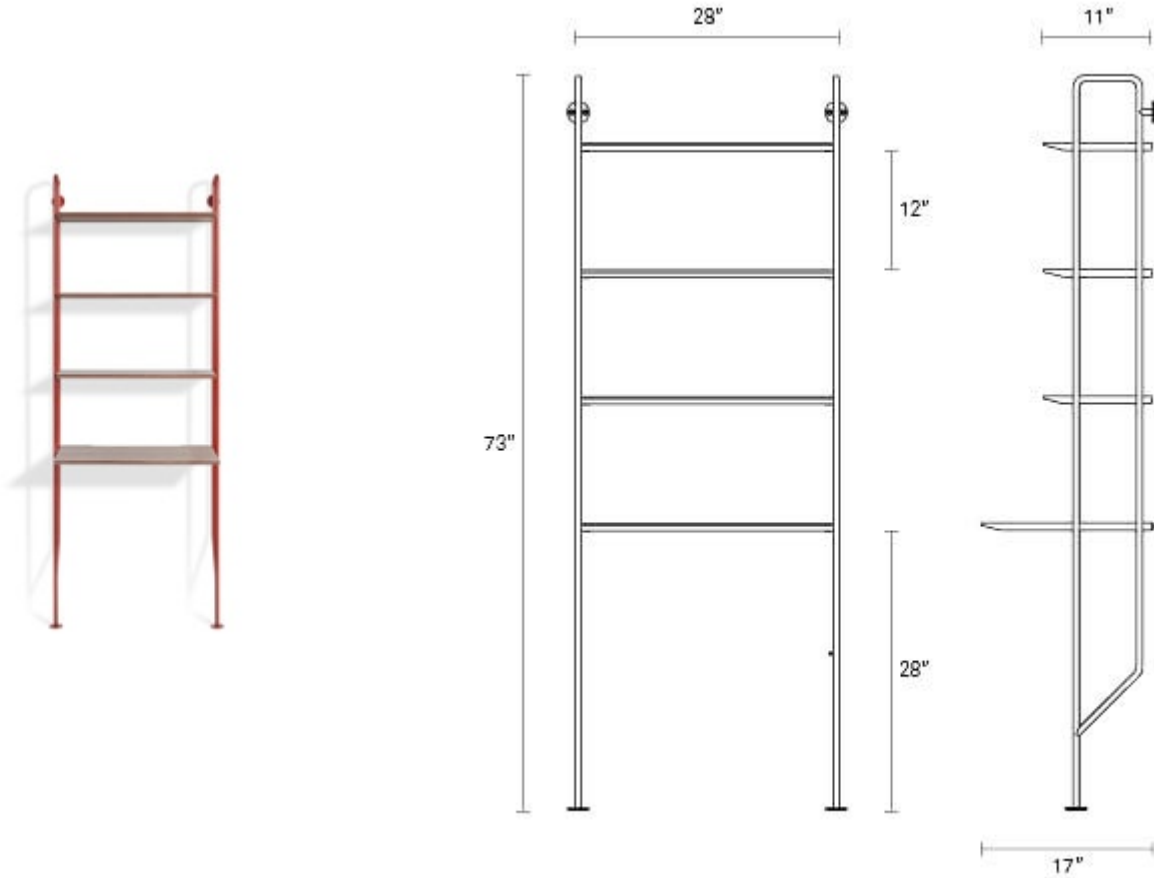

Hitch Bookcase and Desk

Powder-coated steel uprights and wood shelves in multiple finish options make you the master of your own book case destiny. We added a desk with the perfect work surface for even more choices. Single units stand alone. Gang up multiples to create mass appeal. Shop the entire Hitch Collection

WHITE

Product Details

- Choice of veneer over wood shelves (walnut, white oak, smoke on ash) or lacquered wood shelves (white, black)
- Powder-coated steel uprights
- Standard desk height of 28"
- Cord management escape
- Wall-attachment hardware not included, please consult your local hardware professional to determine the hardware best suited for your wall type
- This product requires wall mounting, which isn't provided by our delivery partners; we recommend you hire a professional to install our wall-mounted designs
- Assembly required