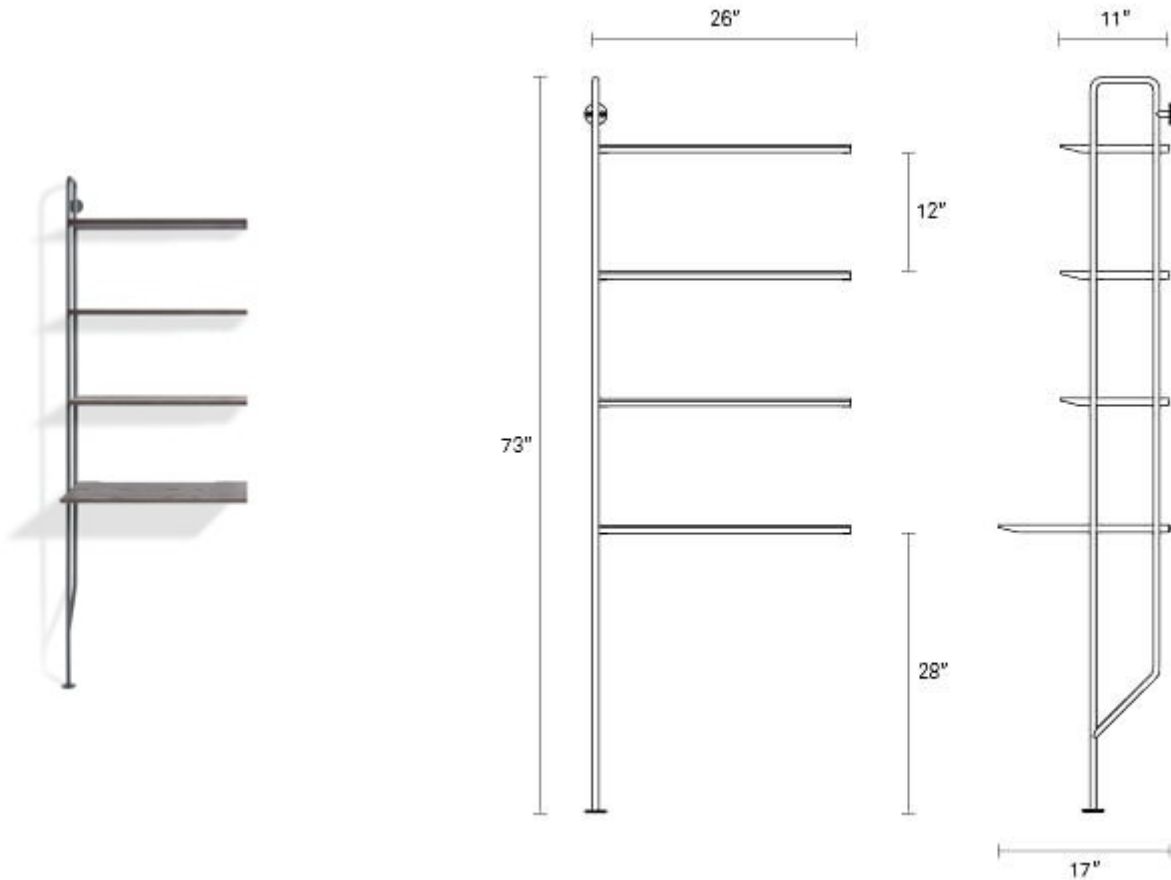

Hitch Add-on Bookcase and Desk

Powder-coated steel uprights and wood shelves in multiple finish options make you the master of your own book case destiny. We added a desk with the perfect work surface for even more choices. Single units stand alone. Gang up multiples to create mass appeal. Please note: The Hitch Add-on unit requires attachment to a Hitch Bookcase. Shown with one Hitch Bookcase and one Add-on unit. Shop the entire Hitch Collection

Product Details

- Choice of veneer over wood shelves (walnut, white oak, smoke on ash) or lacquered wood shelves (white, black)
- Powder-coated steel uprights
- Standard desk height of 28"
- Wall-attachment hardware not included, please consult your local hardware professional to determine the hardware best suited for your wall type
- This product requires wall mounting, which isn't provided by our delivery partners; we recommend you hire a professional to install our wall-mounted designs
- Assembly required